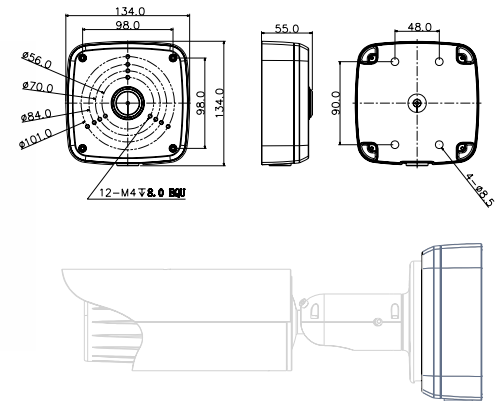

Optional Mini-Dome Accessories

Model	PFA122
Description	Water Proof Junction Box
Dimensions	134mm x 134mm x 55mm
Weight	0.5Kg
Load Bearing	3Kg