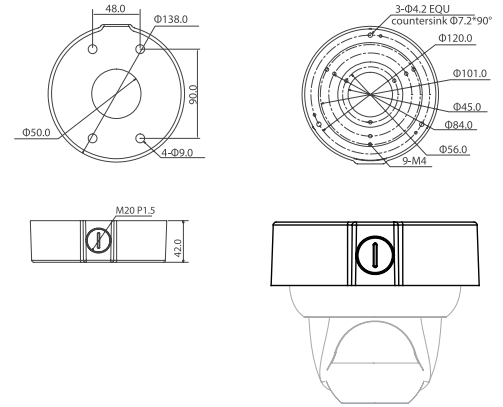

Optional Mini-Dome Accessories

Model	PFA130
Description	Junction Box
Dimensions	138mm x 42mm
Weight	0.38kg
Load Bearing	3.0kg