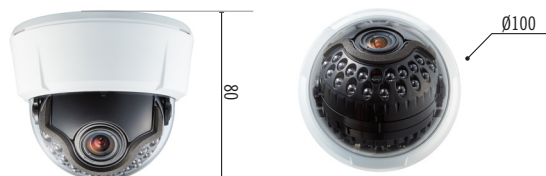

DIMENSIONS

ACCESSORIES(OPTIONAL)

ACCESSORIES CONFIGURATION TREE