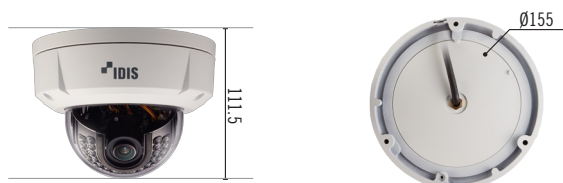

DIMENSIONS

(Unit - mm)