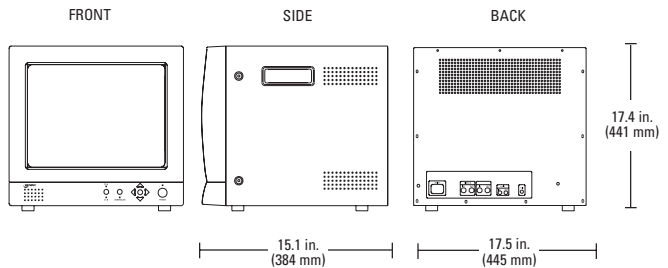

ENVIRONMENTAL SPECIFICATIONS

Ambient Temperature	32°F to 104°F (0°C to + 40°C)

All specifications and designs subject to change without notice.

RECOMMENDED CAMERAS

KC4500MN	1/3" CCD, 380 TVL, .05 lux @ F1.2, B&W camera with BLC, 12V dc/24V ac switchable power and C/CS/back-focus ring
KC6500MN	1/3" CCD, 570 TVL, .06 lux @ F1.2, B&W camera with BLC, 12V dc/24V ac switchable power and C/CS/back-focus ring

RECOMMENDED VIDEO RECORDERS

VRE6008N	8-hour event recorder
KR7424U	24-hour time-lapse recorder
KR7496U	24-hour virtual real-time/96-hour high-density recorder with time/date search
KR7168U	24-hour virtual real-time/168-hour high-density recorder with time/date search

OPTIONS

MA2000GR	19" rack mount for KM2000MN 20" B&W monitor (10U)