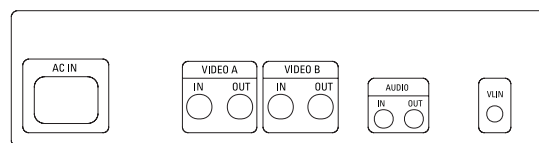

BACK DETAIL