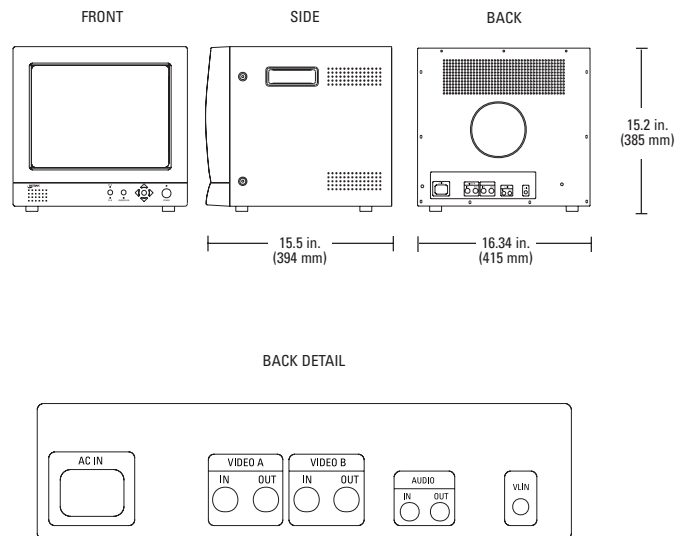

ENVIRONMENTAL SPECIFICATIONS

Ambient Temperature	32°F to 104°F (0°C to + 40°C)

All specifications and designs subject to change without notice.

RECOMMENDED CAMERAS

KC4500MN	1/3" CCD, 380 TVL, .05 lux @ F1.2, B&W camera with BLC, 12V dc/24V ac switchable power and C/CS/back-focus ring
KC6500MN	1/3" CCD, 570 TVL, .06 lux @ F1.2, B&W camera with BLC, 12V dc/24V ac switchable power and C/CS/back-focus ring

RECOMMENDED VIDEO RECORDERS

VRE6008N	8-hour event recorder
KR7424U	24-hour time-lapse recorder
KR7496U	24-hour virtual real-time/96-hour high-density recorder with time/date search
KR7168U	24-hour virtual real-time/168-hour high-density recorder with time/date search

OPTIONS

MA1700GR	19" optional rack mount for KM1700MN 17" B&W monitor (10U)

Design and specifications subject to change without notice.

Conversion: 1" = 25.4mm
Measurement conversions are approximate

Ultrak Worldwide Support Center:

1301 Waters Ridge Drive
Lewisville, TX 75057
(800) 796-2288 (972) 353-6400
Fax (972) 353-6670