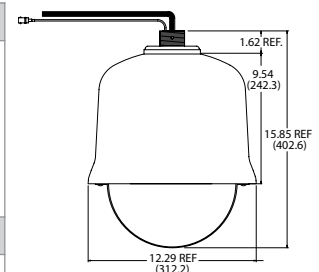

Weather

Electrical	
Input Voltage	PTZ: 24 VAC @ 50/60Hz Heater/Blower 24 VAC @ 50/60Hz
Input Tolerance	24 VAC ± 20%
Power Consumption	PTZ: 22 W @ 24 VAC Heater/Blower 96 W @ 24 VAC
Mechanical	
Dimensions	Housing: 15.85"H x 12.29" Dia Lower Dome: 9.50" Dia
Weight	15 lbs. (6.8 kg)
Construction	Housing, inner: Steel Housing, outer: White reflective acrylic Lower Dome: Vacuum formed, optically graded acrylic

Mechanical (continued)	
Finish	Housing: White, polycarbonate Lower Dome: Clear or smoked, optically graded acrylic. Includes inner liner
Environmental	
Operating Temperature	-50°F to 122°F (-45°C to 50°C) (maintained by heater/blower)
Regulatory	
Emissions	FCC: Part 15 Class A CE: EN50081-1
Immunity	CE: EN50082-1