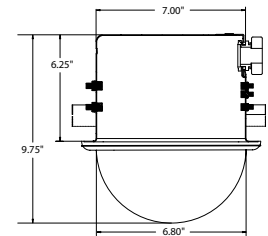

HD6 VIP DIGITAL DOME

www.honeywellvideo.com

SPECIFICATIONS

Indoor Drop Ceiling

Electrical	
Input Voltage	24 VAC @ 50/60Hz
Input Tolerance	24 VAC ± 20%
Power Consumption	22 W @ 24 VAC
Mechanical	
Dimensions	Housing: 6.25" H x 6.78" Dia Lower Dome: 6.75" Dia Trim Ring: 6.875" Dia
Weight	5.5 lbs. (2.5 kg)
Construction	Pendant Housing: Steel Lower Dome: Vacuum formed, optically graded acrylic

Mechanical (continued)	
Finish	Lower Dome: Clear or smoked. Gold and chrome coatings available as special order items. Includes inner liner
Environmental	
Operating Temperature	32°F to 104°F (0°C to 40°)
Regulatory	
Emissions	FCC: Part 15 Class A CE: EN50081-1
Immunity	CE: EN50082-1