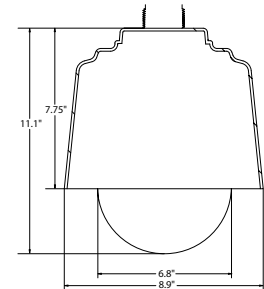

Indoor Pendant

Electrical	
Input Voltage	24 VAC @ 50/60Hz
Input Tolerance	24 VAC ± 20%
Power Consumption	22 W @ 24 VAC
Mechanical	
Dimensions	Housing: 7.75" H x 8.98" Dia Lower Dome: 6.75" Dia Trim Ring: 6.875" Dia
Weight	6.6 lbs. (3.0 kg)
Construction	Housing: Steel Lower Dome: Vacuum formed, optically graded acrylic

Mechanical (continued)	
Finish	Lower Dome: Clear or smoked. Gold and chrome coatings available as special order items. Includes inner liner Housing: White, polycarbonate
Environmental	
Operating Temperature	32°F to 104°F (0°C to 40°)
Regulatory	
Emissions	FCC: Part 15 Class A CE: EN50081-1
Immunity	CE: EN50082-1