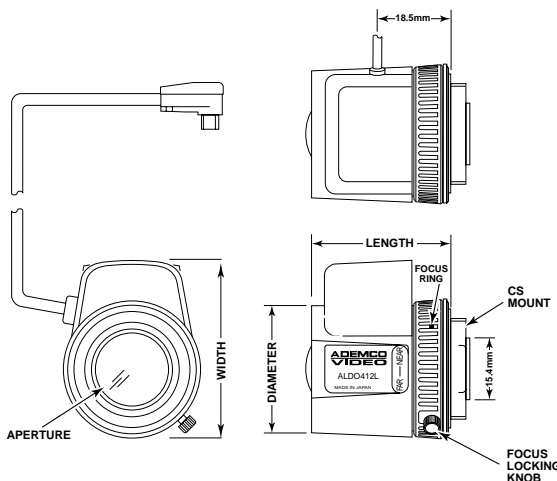

Features	Part Numbers			
	ALD29V8F95L	ALD29V8F95S	ALD29V13F95L	ALD5V5018L
Image format	1/3"	1/3"	1/3"	1/3"
Focal length	2.9mm-8mm	2.9mm-8mm	2.9mm-13mm	5mm-50mm
Iris range	F0.95-T360	F0.95-T360	F0.95-T360 (2.9mm-8mm) F1.8-T600 (4.6mm-13mm)	F1.8-T360
Focus range	.3 to infinity	.3 to infinity	.3 to infinity	.3 (@ wide) .1 (@ tele)
Back focus distance	7.7mm	7.7mm	8.33mm	9.07mm (@ wide) 11.08mm (@ tele)
Weight	45 g	45 g	50 g	225 g
Lens mount	CS	CS	CS	CS
Iris control	4-pin DC control	4-pin DC control	4-pin DC control	4-pin DC control
Focus control	Manual	Manual	Manual	Manual
Iris control cable	230mm	100mm	230mm	100mm
Dimensions (mm)	33Dx36Lx46W	33Dx36Lx46W	33Dx41.6Lx46W	54Dx86Lx54W

Auto Iris Lenses

PART NUMBER EXPLANATION

ADEMCO VIDEO

Customer Service . . . 1-800-352-9169
Applications 1-877-653-0302
Technical Support . . . 1-888-238-7978
Fax 1-516-921-4307
Web site . . . www.ademcovideo.com

171 Eileen Way, Syosset, NY 11791
Copyright ©2002 Pittway Corporation

ADEMCO VIDEO