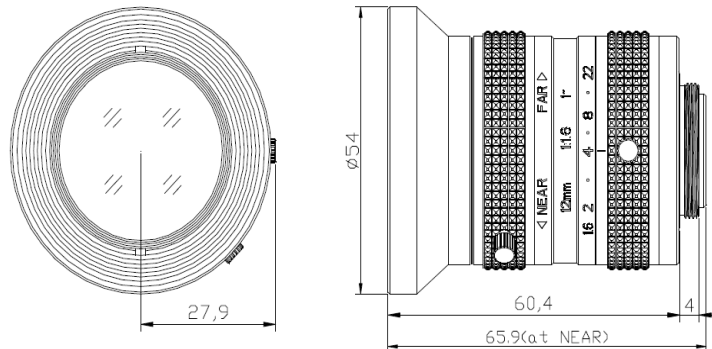

# CCTV LENS SPEC

Model NO.		MF1216M-8MP	Specification	Fixed focal Manual Iris <b>8MP</b>	
Focallength		12mm	Mount	C-Mount	
F number		F1.6-C	Flange Back Length	17.5mm	
Max. Image format		Φ 16.1mm (1")	M. O. D	1m	
Control	Iris	Manual	Dimension	Φ 54*60.4	
	Focus	Manual	Weight	192.6g	
	Zoom	-	Operating Temperature	-10~50℃	
Field of View	D	2/3"	50.0°	1"	68.8°
	H		40.6°		57.1°
	V		30.9°		44.1°

Dimension

Lens Picture