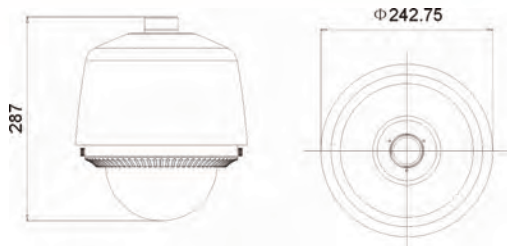

DS-2DM1-612X/DS-2DM1-602X 22x IP Speed Dome Indoor/Outdoor

Specifications

Camera

Image Sensor	1/4" Sony Super HAD CCD
Effective Pixels	PAL: 752 (H)×582 (V) NTSC: 768 (H)×494 (V)
Horizontal Resolution	480 TVL
Signal System	NTSC / PAL
Min. Illumination	1.0Lux / F1.4
White Balance	Auto / ATW / Indoor / Outdoor
AGC	Auto / Manual (On/Off)
S/N Ratio	48dB
BLC	On / Off
Electronic Shutter Speed	N: 1/60s to 1/10,000s P: 1/50s to 1/10,000s
Day & Night	Electronic
Digital Zoom	10X
Auto Focus	Auto / Manual

Network

Ethernet	10Base-T / 100Base-TX, RJ45 Interface
Image Resolution	PAL: 704×576 Pixels NTSC: 704×480 Pixels
Video Compression	H.264
Audio Compression	OggVorbis /16kbps
Audio Mode	Off / Audio Input / Audio Output
Protocol Support	TCP/IP, HTTP, DHCP, DNS, RTP/RTCP, PPPoE
Simultaneous Users	Up to 6
Dual Stream	Yes
Mini SD Memory Card	High Speed Mini SD Card: 512M, 1G, 2G
Access Protection	3 Levels
User Authentication	Host, ID and Password

Pan & Tilt

Pan Range	360° Endless Rotation
Pan Speed	0.2°/s to 75°/s (Proportional Zoom Ratio)
Tilt Range	0°~90°
Tilt Speed	0.2°/s to 50°/s (Proportional Zoom Ratio)
Preset Points	200
Tour Mode	Off / Preset (w/Freeze Frame) / Patrol (Up to 8) / Pattern (Up to 4) / Auto Scan / Random Scan / Frame Scan
Restore/Reboot	Previous State
PTZ Position Display	On / Off