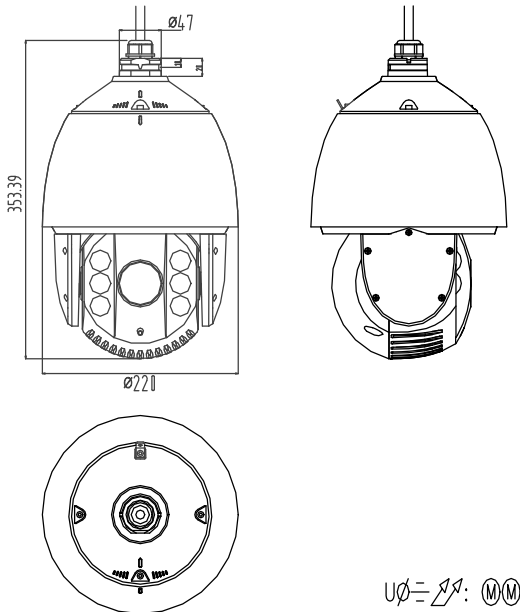

Order Model

DS-2DE7320IW-AE: AC24V, Hi-PoE

Dimension

Accessory

Distributed by