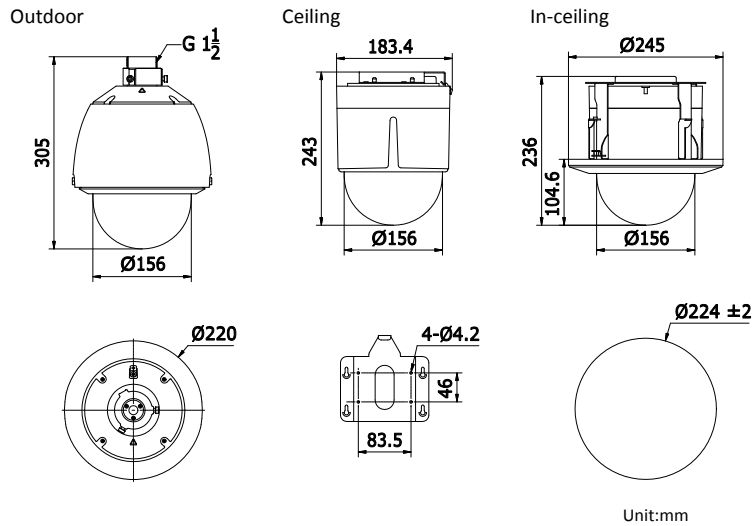

Order Models

DS-2DE5330W-AE: AC24V, PoE (802.3at, class4), Outdoor, IP66, IK10

DS-2DE5330W-AE3: AC24V, PoE (802.3at, class4), Indoor

(Ceiling mounting and in-ceiling mounting are both supported.)

Dimension

Accessory (For outdoor camera)

Distributed by

Headquarters

No.555 Qianmo Road, Binjiang District,
Hangzhou 310051, China
T +86-571-8807-5998
overseasbusiness@hikvision.com

Hikvision USA
T +1-909-895-0400
sales.usa@hikvision.com

Hikvision Italy
T +39-0438-6902
info.it@hikvision.com

Hikvision Singapore
T +65-6684-4718
sg@hikvision.com

Hikvision Europe
T +31-23-5542770
saleseuro@hikvision.com

Hikvision France
T +33(0)1-85-330-444
info.fr@hikvision.com

Hikvision Oceania
T +61-2-8599-4233
salesau@hikvision.com

Hikvision Middle East
T +971-4-8816086
salesme@hikvision.com

Hikvision Spain
T +34-91-737-16-55
info.es@hikvision.com

Hikvision Hong Kong
T +852-2151-1761

Hikvision Russia
T +7-495-669-67-99
saleru@hikvision.com

Hikvision Poland
T +48-22-460-01-50
poland@hikvision.com

Hikvision Canada
T +1-909-895-0400
sales.usa@hikvision.com

Hikvision India
T +91-22-28469900
sales@pramahikvision.com

Hikvision UK
T +44-1628-9021-4
support.uk@hikvision.com