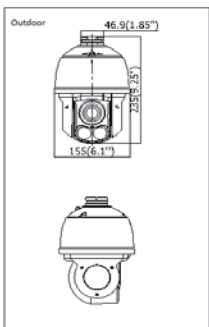

Dimensions

Accessories

Available models

DS-2DE4582-AE, 24VAC/PoE+, outdoor

DS-2DE4582-AE	
Camera	
Image sensor	1/2.8" Progressive Scan CMOS
Effective pixel	1920(H) × 1080(V)
Min. illumination	Color: 0.05 Lux@(F1.6, AGC On) ; B/W: 0.01Lux@(F1.6, AGC On) ; 0 lux with IR
White balance	Auto/Manual/ATW/Indoor/Outdoor/Daylight lamp/Sodium lamp
AGC	Auto / Manual
S / N ratio	≥ 52dB
Digital noise reduction	3D DNR
Backlight compensation	HLC/BLC
Wide dynamic range	Digital WDR
Shutter speed	1/1 ~ 1/10,000s
Day & Night	IR Cut Filter
Digital zoom	16X
Focus mode	Auto / Semiautomatic / Manual
Privacy Mask	2 privacy masks programmable
Lens	
Focal length	2.8 ~ 12mm, 4X
Zoom speed	Approx.1s (Optical Wide-Tele)
Angle of view	115-33.8 degree (Wide-Tele)
Min. working distance	10 ~ 1500mm (Wide-Tele)
Aperture range	F1.6 ~ F3.5
Pan and Tilt	
Pan / Tilt range	Pan: 360° endless; Tilt: -10° ~ 90°(Auto Flip)
Pan / Tilt speed	Pan manual speed: 0.1° ~ 160°/s, Pan preset speed: 160°/s Tilt manual speed: 0.1° ~ 120°/s, Tilt preset speed: 120°/s
Proportional zoom	Rotation speed can be adjusted automatically according to zoom multiples
Number of preset	256
Patrol	8 patrols, up to 32 presets per patrol
Park action	Pattern/Pan scan/Tilt scan/Frame scan/Panorama scan/Random scan
Power-off memory	Support
PTZ position display	Support
Preset freezing	Support
Scheduled task	Preset / Patrol / Pattern / Pan scan / Tilt scan / Random scan / Frame scan / Panorama scan/Dome reboot/Self-test action/Alarm output
Local Video and Audio	
Video output	1.0V[p-p] / 75Ω, PAL or NTSC composite, BNC
Audio input	1 Mic in/Line in interface, Line input: 2 ~ 2.4V[p-p]; output impedance: 1KΩ, ±10%
Audio output	1 Audio output interface, Line level, impedance: 600Ω
IR	
IR distance	Up to 30m
IR intensity	Automatically adjusted, depending on the zoom ratio
Network	
Ethernet	10Base-T / 100Base-TX, RJ45 connector
Max. image resolution	1920×1080
Frame rate	50Hz: 25 fps (1920×1080), 25 fps (1280×720); 60Hz: 30 fps (1920×1080), 30 fps (1280×720)
Image compression	H.264/MJPEG
Audio compression	G.711u /G.711a /G.726 /MP2L2
Protocols	IPv4/IPv6, HTTP, HTTPS, 802.1X, QoS, FTP, SMTP, UPnP, SNMP, DNS, DDNS, NTP, RTSP, RTP, TCP, UDP,IGMP, ICMP, DHCP, PPPoE
Simultaneous live view	Up to 6
Streams	Dual streams
SD memory card	Built-in micro SD card slot, up to 32GB
User/Host Level	Up to 32 users, 3 Levels: Administrator, Operator, User
Security measures	User authentication (ID and PW), Host authentication (MAC address), IP address filtering
Integration	
Application programming	Open-ended API, support Onvif, PSIA and CGI
Web Browser	IE 7+, Chrome 18+, Firefox 5.0+, Safari 5.02+
General	
Power	24VAC/PoE+(802.3at), Max 20W
Working temperature	-30°C ~ 65°C (-22°F ~ 149°F)
Humidity	90% or less
Protection level	IP66 (outdoor model); TVS 4,000V lightning protection, surge protection and voltage transient protection
Dimensions	Φ155×235mm (Φ6.10"×9.25")
Weight	Approx. 2Kg (4.41lbs)
Mount option (for outdoor model)	Long-arm wall mount: DS-1601ZJ; Pole Mount: DS-1601ZJ-pole; Corner mount: DS-1601ZJ-corner; Power box mount:DS-1634ZJ