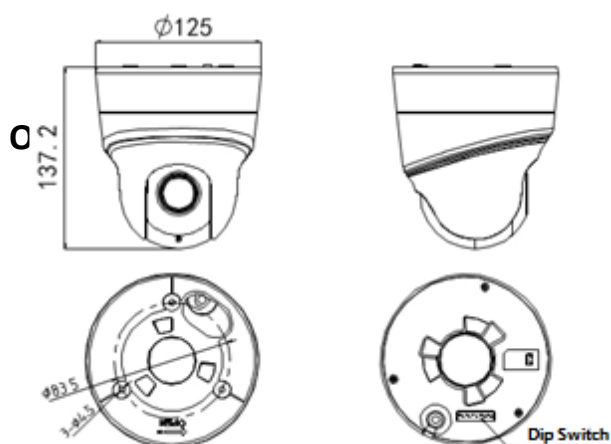

System Integration	
Application programming	Open-ended API, support Onvif, PSIA, CGI and Genetec ; Support cloud P2P
Web Browser	IE 7+, Chrome 18 +, Firefox 5.0 +, Safari 5.02 +
Power	POE (802.3af, class 3) & 12 VDC, Max. 9W(IR: 3W Max.)
Working Temperature	-10°C~50°C (14°F~122°F)(indoor dome )
Humidity	90% or less
Protection Level	IP54, TVS 4,000V lightning protection, surge protection and voltage transient protection
Certification	FCC, CE, UL, RoHS, IEC/EN 61000, IEC/EN 55022, IEC/EN 55024, IEC /EN60950-1
Dimensions	Φ 125×137.2mm
Weight (approx.)	650g
Mount Option	Wall mount: DS-1294ZJ

## Dimension