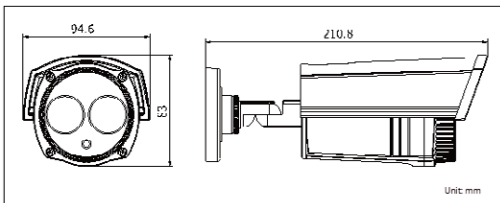

DS-2CE16C2T-IT1/IT3

HD720P Turbo HD EXIR Bullet Camera

EXIR

Key features

- HD720P Video Output
- Adopt HDTVl Technology
- True Day/Night, Smart IR
- EXIR technology, 20/40m IR distance
- IP66 weatherproof

Dimensions

Accessories

Video balun
DS-1H18

Available models

DS-2CE16C2T-IT1
DS-2CE16C2T-IT3

	DS-2CE16C2T-IT1	DS-2CE16C2T-IT3
Camera		
Image Sensor	1 / 3" Progressive Scan CMOS	
Signal System	PAL / NTSC	
Effective Pixels	1280(H)*720(V)	
Min. Illumination	0.01 Lux @(F1.2,AGC ON), 0 Lux with IR	
Shutter speed	1/25(1/30) s to 1/50,000 s	
Lens	3.6mm (2.8mm, 6mm, 8mm optional)	3.6mm (2.8mm, 6mm, 8mm, 12mm, 16mm optional)
	Angle of View: 76.88°(3.6mm), 99.73°(2.8mm), 50.1°(6mm), 36.8°(8mm)	Angle of View: 76.88°(3.6mm), 99.73°(2.8mm), 50.1°(6mm), 36.8°(8mm), 24.33°(12mm), 18.4°(16mm)
Lens Mount	M12	
Day & Night	ICR	
Synchronization	Internal synchronization	
Video Frame Rate	25 fps (PAL) / 30 fps (NTSC)	
HD Video Output	1 Analog HD output	
S / N Ratio	More than 52dB	
General		
Working Temperature / Humidity	-40 °C - 60 °C (-40 °F - 140 °F) Humidity 90% or less (non-condensing)	
Power Supply	12V DC	
Power Consumption	Max. 3W	Max. 4W
Weather Proof Ratings	IP66	
IR Range	Up to 20m	Up to 40m
Dimensions	94.6×83×210.8mm(3.72"×3.27"×8.30")	
Weight	700 g (1.54 lbs)	