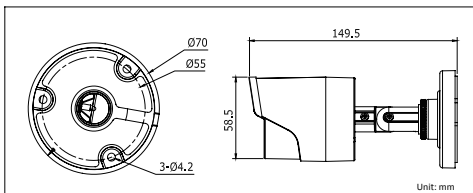

DS-2CC12C2S-IR HD720p IR Bullet Camera

Key features

- HD720p video output
- True Day/Night
- Up to 20m IR Distance
- IP66 Weatherproof

Dimensions

Available models

DS-2CC12C2S-IR

| DS-2CC12C2S-IR | |
|------------------------------|--|
| Camera | |
| Image Sensor | 1/3" Progressive Scan CMOS |
| Effective Pixels | 1280(H)*720(V) |
| Min. Illumination | 0.01 Lux @(F1.2,AGC ON), 0 Lux with IR |
| Shutter Time | 1/100 s to 1/100,000 s |
| Lens | 3.6mm (2.8mm, 6mm optional) |
| | Angle of View: 78.8°(3.6mm), 103°(2.8mm), 51.2°(6mm) |
| Lens Mount | M12 |
| Angle Adjustment | Pan: 0 - 360°, Tilt: 0 - 90°, Rotation: 0 - 360° |
| Day & Night | ICR |
| Synchronization | Internal synchronization |
| Video Frame Rate | 720p@25fps/720p@30fps |
| HD Video Output | SMPTE292M (HD-SDI) |
| General | |
| Working Temperature/Humidity | -10 °C - 60 °C (14 °F - 140 °F) Humidity 90% or less (non-condensing) |
| Power Supply | 12V DC±10% |
| Power Consumption | Max. 3W |
| Weather Proof Ratings | IP66 |
| IR Range | 20 meters |
| Dimension | Ø70×149.5 mm (Ø2.76" ×5.89") |
| Weight | 360 g (0.79 lb) |