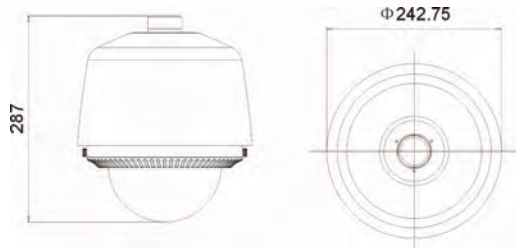

DS-2AF1-617X/DS-2AF1-607X 36X Analog Speed Dome Indoor/Outdoor

Specifications

Camera

Image Sensor	1/4" Sony EXview CCD
Effective Pixels	PAL: 752 (H)×582 (V) NTSC: 768 (H)×494 (V)
Horizontal Resolution	480TVL
Signal System	NTSC / PAL
Min. Illumination	1.4Lux / F1.4 (Color) 0.01Lux / F1.4 (B/W)
White Balance	ATW / Manual
AGC	Auto / Manual (On/Off)
S/N Ratio	50dB
BLC	ON / OFF
Electronic Shutter Speed	N: 1/4 s ~ 1/10,000 s P: 1/3 s ~ 1/10,000 s
Day & Night	Auto IR Cut Filter (On/Off)
Digital Zoom	Up to 12x
Privacy Masking	Up to 24 zones; 8 zones masked simultaneously in one image
Auto Focus	Auto / Manual

Pan & Tilt

Pan Range	360° endless rotation
Pan Speed	0.3°/s~400°/s (proportional zoom ratio)
Tilt Range	0°~90° (auto flip)
Tilt Speed	0.5°~150°/s (proportional zoom ratio)
Preset Positions	200
Tour Mode	OFF / Preset / Patrol (up to 8) / Pattern (up to 4) / Auto Scan / Random Scan / Frame Scan
Freeze Frame	Between Presets
Scheduled Task	Programmable Preset / Patrol / Auto Scan / Pattern / Random Scan / Frame Scan.
Restore/Reboot	Previous PTZ and lens status
PTZ Position Display	ON / OFF

Lens

Zoom Ratio	36x Zoom (3.4-122.4 mm)
Zoom Speed	Approx. 4.0 sec (Optical WIDE- TELE)
Field of View	1.7° to 57.8°
Min. Working Distance	320 mm (WIDE), 1500 mm (TELE)
Aperture Range	F1.6-F4.5

Input/Output

Monitor Output	1.0V[p-p] / 75Ω, NTSC (or PAL) composite; BNC

General

Menu Language	English, Chinese
RS-485 Protocol	HIKVISION, PELCO-P/D (auto format)
Power Supply	24VAC, 40VA
Power Consumption	30W max. (heater on)
Operating Temperature	-30°C ~ 60°C (outdoor)
Humidity	Up to 90%
Housing	IP66 standard (outdoor)
Lightning Protection	TVS 3000V limited
Dimensions	6", $\Phi 242.75$(mm)×287(mm)
Weight (approx.)	5 kg

Alarm

Alarm I/O	7x2 (priority link)
Alarm Trigger	Preset, Patrol, Pattern, Terminal Output