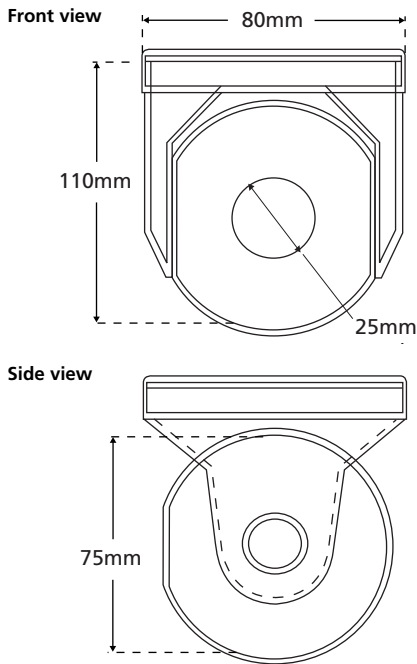

DISCREET CAMERA

COLOUR

BC-600

● Miniature wall or ceiling mount colour *Ball Camera*

- 1/4" CCD
- 330 TV lines
- 5 lux sensitivity
- Supply voltage: 12 Vdc
- Audio output: 1V p-p

Lens options		
Lens	Non-Audio	Audio
4.0mm	BC-600	BC-600/A

- **Superb picture quality**
- **Infinitely adjustable - 350° horizontal, 90° vertical**
- **Cables feed directly into wall or ceiling so cannot be tampered with**
- **Weather-resistant for outdoor use**
- **Free audio capability available for indoor use**
- **Easily mounts over single gang US or continental electrical wall box**
- **Comes with free power supply unit**

Comes with free wall mounting bracket

See Also:

BC-350/A
Standard monochrome *Ball Camera*

BC-300
Monochrome *Ball Camera*

BC-700
High resolution colour *Ball Camera*

SPECIFICATION	MOD-607 camera module
Image sensor	1/4" CCD sensor, 500 (H) x 582 (V) pixels
Horizontal resolution	350 TV lines or greater
Lens options	SEE TABLE
Electronic shutter	Automatic linear shutter
Sensitivity	5.0 lux
Video output	PAL, 1Vp-p, 75 Ohms
Supply voltage	12 Vdc ± 10%
Working temperature	-5°C to +40°C