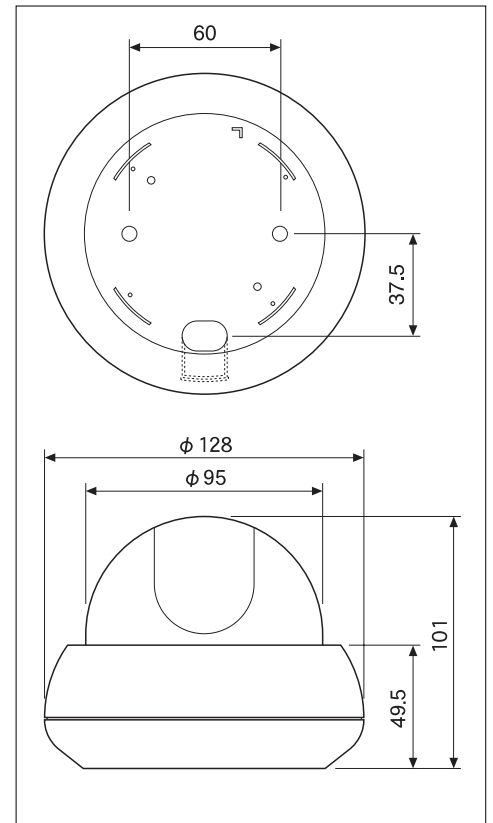

Dimensional Outline

Features and specifications are subjected to change without any notice for further improvement.

CBC GROUP

<http://www.cbc.co.jp>

Tokyo Osaka Nagoya Fukuoka Kanazawa Sendai New York Los Angeles London Milan Paris Düsseldorf Warszawa Hong Kong Taipei Jakarta Bangkok Singapore Shanghai Beijing Bangladesh