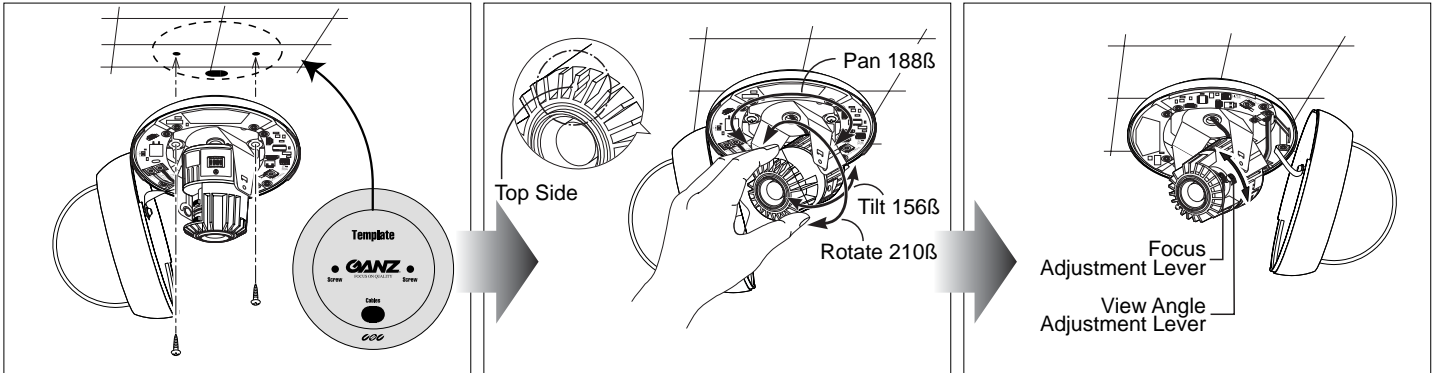

ZC-D1000 SERIES

Easy Setting

Lens Selection

Specifications / ZC-D1000 Series PAL Version

Model Number	ZC-D1024PHA	ZC-D1024CHA	ZC-D1036PHA	ZC-D1036CHA	ZC-D1049PHA	ZC-D1049CHA
Focal Length	2.0-4.0mm		3.0-6.0mm		4.0-9.0mm	
Max. Aperture Ratio	1 : 1.4		1 : 1.2		1 : 1.6	
Iris	F1.4-300(Auto)		F1.2-300(Auto)		F1.6-300(Auto)	
Angle Of View	(D)	134.5-66.8	96.3-45.4	66.1-29.7		
	(H)	105.1-53.2	71.9-36.0	51.8-23.8		
	(V)	77.4-39.8	52.0-26.8	38.3-17.8		
TV System	PAL	CCIR	PAL	CCIR	PAL	CCIR
Scanning System	2:1 Interface					
Image Sensor	1/4" IT CCD					
Effective Pixels (HxV)	752 x 582					
Scanning Frequency (H/V)	15.625kHz / 50.0Hz					
Video Output	1.0V p-p / 75% ω					
Resolution (H)	480 TV Lines	570 TV Lines	480 TV Lines	570 TV Lines	480 TV Lines	570 TV Lines
Min.Illuminance (50IRE)	2.0lux	0.25lux	1.5lux	0.2lux	2.5lux	0.3lux
AGC (Max.)	+26dB	+24dB	+26dB	+24dB	+26dB	+24dB
S/N Ratio (AGC Off)	More Than +48dB					
Characteristic	0.6	0.45	0.6	0.45	0.6	0.45
Sync. System	INT / L.L.					
Iris Control	DC Iris : Shutter Speed 1/50 Sec. Fixed					
White Balance	ATW / AWB	-----	ATW / AWB	-----	ATW / AWB	-----
Power Supply	AC24V-10% , DC12V-10%					
Power Consumption (Max.)	300mA/12VDC	200mA/12VDC	300mA/12VDC	200mA/12VDC	300mA/12VDC	200mA/12VDC
	250mA/24VAC	190mA/24VAC	250mA/24VAC	190mA/24VAC	250mA/24VAC	190mA/24VAC
Ambient Temperature	Operation : -10...C ~ +50...C / Storage : -20...C ~ +60...C					
Ambient Humidity	Operation : RH85% Max. (Keep Free From DAMP)					
External Dimensions	128 (L)mm x 101 (D)mm					
Weight	Approx. 400g					
Dip Switch Settings	WB : ATW/AWB	AGC : On/Off	WB : ATW/AWB	AGC : On/Off	WB : ATW/AWB	AGC : On/Off
	AGC : On/Off	BLC : On/Off	AGC : On/Off	BLC : On/Off	AGC : On/Off	BLC : On/Off
	BLC : On/Off	Sync. : INT/L.L.	BLC : On/Off	Sync. : INT/L.L.	BLC : On/Off	Sync. : INT/L.L.
Adjustment Volume	DC Iris Level , Line Phase					
Standards	CE					