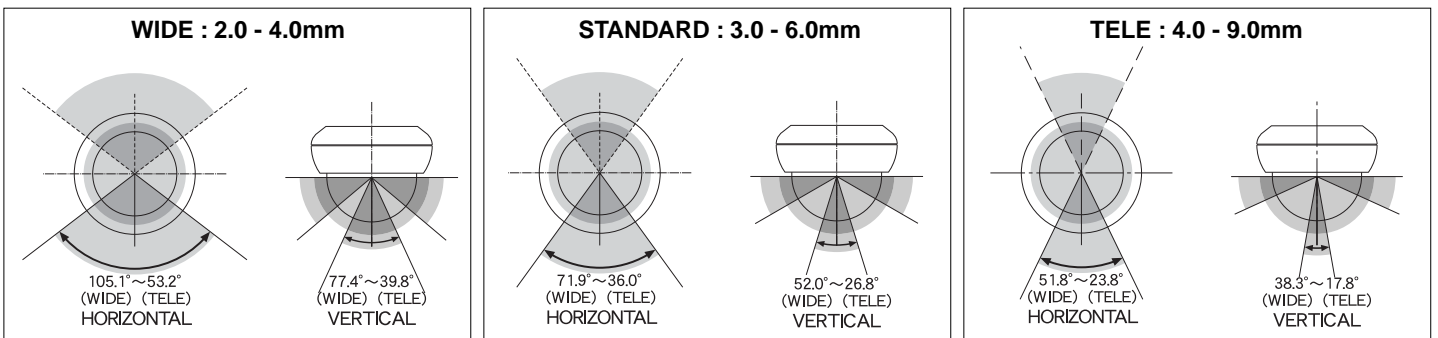

ZC-D1000 SERIES

Easy Setting

Lens Selection

Specifications / ZC-D1000 Series PAL Version

Model Number	ZC-D1024PHA	ZC-D1024CHA	ZC-D1036PHA	ZC-D1036CHA	ZC-D1049PHA	ZC-D1049CHA
Focal Length	2.0-4.0mm		3.0-6.0mm		4.0-9.0mm	
Max. Aperture Ratio	1 : 1.4		1 : 1.2		1 : 1.6	
Iris	F1.4-300(Auto)		F1.2-300(Auto)		F1.6-300(Auto)	
Angle Of View	(D)	134.5-66.8	96.3-45.4	66.1-29.7		
	(H)	105.1-53.2	71.9-36.0	51.8-23.8		
	(V)	77.4-39.8	52.0-26.8	38.3-17.8		
TV System	PAL	CCIR	PAL	CCIR	PAL	CCIR
Scanning System	2:1 Interface					
Image Sensor	1/4" IT CCD					
Effective Pixels (HxV)	752 x 582					
Scanning Frequency (H/V)	15.625kHz / 50.0Hz					
Video Output	1.0V p-p / 75% ω					
Resolution (H)	480 TV Lines	570 TV Lines	480 TV Lines	570 TV Lines	480 TV Lines	570 TV Lines
Min.Illuminance (50IRE)	2.0lux	0.25lux	1.5lux	0.2lux	2.5lux	0.3lux
AGC (Max.)	+26dB	+24dB	+26dB	+24dB	+26dB	+24dB
S/N Ratio (AGC Off)	More Than +48dB					
Characteristic	0.6	0.45	0.6	0.45	0.6	0.45
Sync. System	INT / L.L.					
Iris Control	DC Iris : Shutter Speed 1/50 Sec. Fixed					
White Balance	ATW / AWB	-----	ATW / AWB	-----	ATW / AWB	-----
Power Supply	AC24V-10% , DC12V-10%					
Power Consumption (Max.)	300mA/12VDC	200mA/12VDC	300mA/12VDC	200mA/12VDC	300mA/12VDC	200mA/12VDC
	250mA/24VAC	190mA/24VAC	250mA/24VAC	190mA/24VAC	250mA/24VAC	190mA/24VAC
Ambient Temperature	Operation : -10...C ~ +50...C / Storage : -20...C ~ +60...C					
Ambient Humidity	Operation : RH85% Max. (Keep Free From DAMP)					
External Dimensions	128 (L)mm x 101 (D)mm					
Weight	Approx. 400g					
Dip Switch Settings	WB : ATW/AWB	AGC : On/Off	WB : ATW/AWB	AGC : On/Off	WB : ATW/AWB	AGC : On/Off
	AGC : On/Off	BLC : On/Off	AGC : On/Off	BLC : On/Off	AGC : On/Off	BLC : On/Off
	BLC : On/Off	Sync. : INT/L.L.	BLC : On/Off	Sync. : INT/L.L.	BLC : On/Off	Sync. : INT/L.L.
Adjustment Volume	DC Iris Level , Line Phase					
Standards	CE					