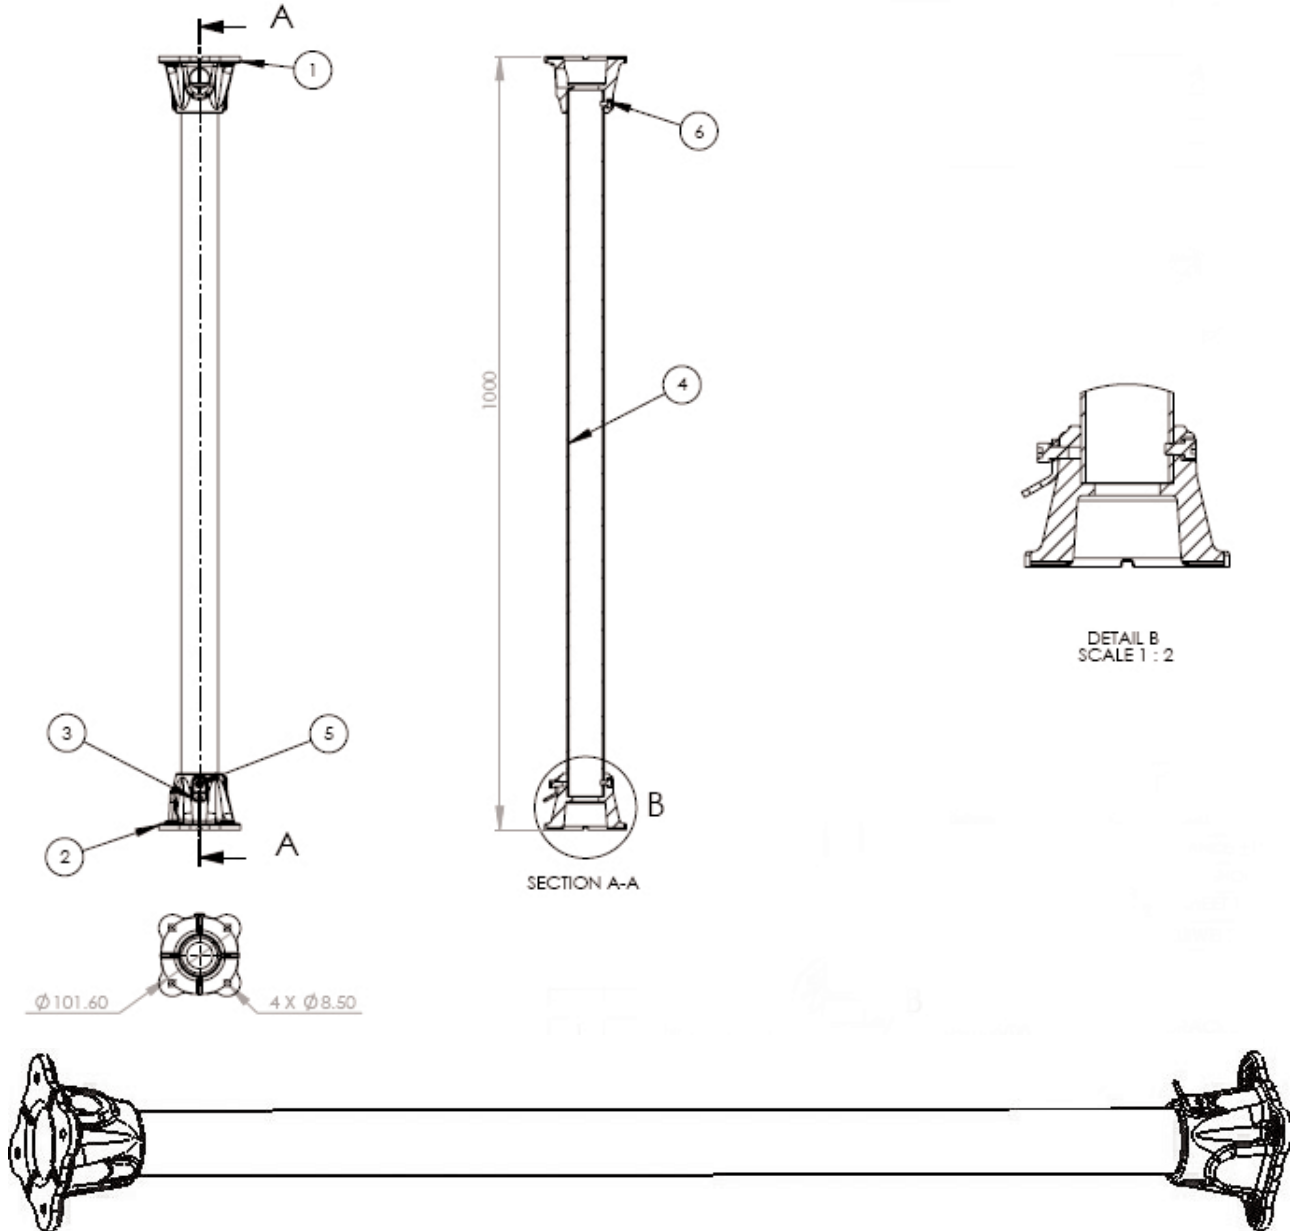

C-PPM Pendant Pole Mount Bracket

DATA SHEET

C-Allview/C-View Accessories

Ordering Information

- C-PPM-W Pendant Pole Mount bracket, White
- C-PPM-B Pendant Pole Mount bracket, Black

Pendant Pole mount bracket for suspending from the top down c/w Lanyard clip (various lengths available upon request)

ITEM NO	NAME
1	Cap 1 -MC V9 H (x1)
2	Cap 1 -MC V9 (x1)
3	Safety Loop (x1)
4	Pendulum Section Long (x1)
5	M6 cap head x 10 (x5)
6	M6 Spring Washer (x5)