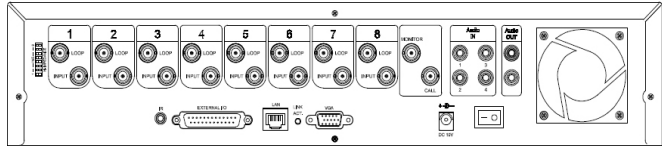

C-MPH08-II

8 Channel H.264 Network DVR with DVD Writer

Specifications

Description / Model	C-MPH08-II
Video System	NTSC / PAL (auto detection)
Video Compression Format	H.264
Video Input	8 channels (Composite video signal 1 Vp-p 75Ω BNC)
Video Loop Output	8 channels (Composite video signal 1 Vp-p 75Ω BNC)
Video Output (BNC)	Main Monitor: For stable display Call Monitor: For sequence display
Video Output (VGA)	Built-in VGA interface for LCD monitor for Main monitor out. VGA & Main BNC output are same output)
Audio Input / Output	4 audio inputs, 2 audio output (Mono)
Maximum Recording Rate	
Frame	704x480 pixels with 60 IPS <NTSC> 704x576 pixels with 50 IPS <PAL>
Field	704x240 pixels with 120 IPS <NTSC> 704x288 pixels with 100 IPS <PAL>
CIF	352x240 pixels with 240 IPS <NTSC> 352x288 pixels with 200 IPS <PAL>
Image Quality Setting	SUPER BEST / BEST / HIGH / NORMAL
Hard Disk Storage	Accommodates 2 SATA HDDs (1 HDD capacity up to 2TB)
Quick Search	Time / Motion / Alarm search mode
SATA Interface	Built-in
Recording Mode	Manual / Timer / Motion / Alarm / Remote
Multiplex Operation	Live display / record / playback / backup / network operations
USB Mouse Control	YES
Motion Detection Area	16 x 12 grids per channel
Motion Detection Sensitivity	3 adjustable parameters for accurate detection
Pre-alarm Recording	YES
Backup Device	DVD Writer / USB 2.0 flash drive / Network
Web Transmitting Compression Format	H.264
Ethernet	10/100 Base-T. Supports remote control and live view via Ethernet

NB. Specification subject to change without notification

Web Interface	Internet Explorer, Mozilla Firefox or Google Chrome web browser / QuickTime player (10 users access simultaneously) *Operating System: Windows 7 / Vista / XP / 2000
Network Protocol	TCP/IP, PPPOE, DHCP and DDNS
Remote Independent Operation	YES
Event Notification	By FTP & E-Mail
R.E.T.R. (Remote Event Trigger Recording)	YES
IR Remote Control	YES (IR receiver built-in)
Mobile Surveillance	YES (Including iPhone, BlackBerry, WinCE, J2ME & Android)
Picture Zoom	2X digital zoom
PTZ Control	YES
Alarm Input / Output	8 inputs, 1 output
Key Lock (Password Protection)	YES
User Level	Administrator & Operator
Video Loss Detection	YES
Camera Title	Supports up to 6 letters
Video Adjustable	Hue / Saturation / Contrast / Brightness
Date Display Format	YY/MM/DD, DD/MM/YY & MM/DD/YY
Daylight Saving	YES
Power Source (±10%)	DC 19V
Power Consumption (±10%)	< 64 W
Operating Temperature	10°C ~ 40°C (50°F~104°F)
Dimensions (mm)**	432(W) x 90(H) x 326(D)
System Recovery	System auto recovery after power failure
Optional Peripherals	Keyboard Controller
WARRANTY	
Warranty Period	3 Years

V1.01