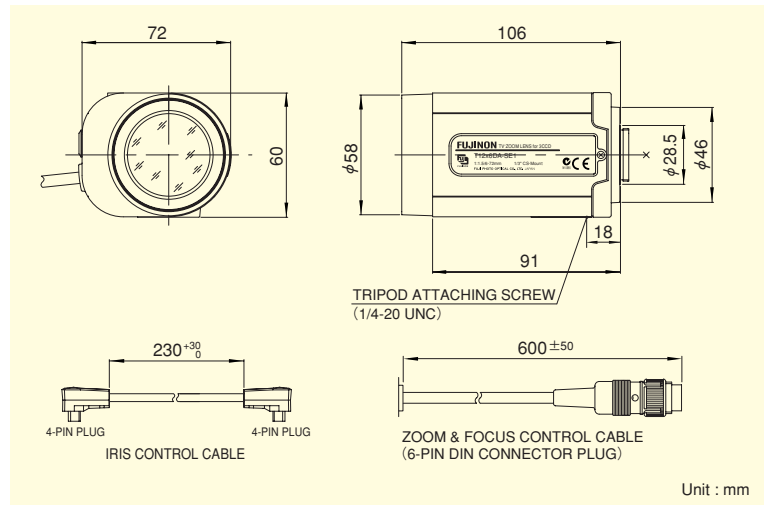

Focal Length (mm)		6~72 (12x)	
Iris Range		F1.5 ~ T400 (Equivalent to F400)	
Operation	Zoom	Motor Drive	
	Focus	Motor Drive	
	Iris	Auto (DC Type) (*1)	
Angle Of View (H×V)	1/3"	WIDE	43°36' × 33°24'
		TELE	3°49' × 2°52'
	1/4"	WIDE	33°24' × 25°22'
		TELE	2°52' × 2°09'
Focusing Range (From Front Of The Lens) (m)		∞ ~ 1.3	
Object Dimensions at M.O.D. (H×V) (mm)	1/3"	WIDE	1003 × 753
		TELE	84 × 63
	1/4"	WIDE	752 × 565
		TELE	63 × 47
Back Focal Distance (in air) (mm)		11.69	
Exit Pupil Position (From Image Plane) (mm)		-6028	
Filter Thread (mm)		M55 × 0.75	
Mount		CS	
Mass (g)		330	
Coil Resistance		Drive Coil	180Ω
		Damping Coil	720Ω
Current Consumption		24mA (Max.) at DC 4V	
Standard Accessories		Iris Control Cable Conversion Cable (6-pin→4-pin) Connection Connector (4-pin, 6-pin) • With Metal Mount	
Remarks		(*1) When power is turned off, iris will automatically be closed.	

### Close-up Lens

Product Name	CL3355 (M55×0.75mm fc=333mm)	CL10055 (M55×0.75mm fc=1000mm)		
Imaging Scope (mm)	333~250	1000~500		
Camera Image Size Range	1/3" 1/4"	1/3" 1/4"		
Object Dimensions (mm)	TELE 1/3"	17×13	TELE 1/3"	37×27
	1/4"	13×10	1/4"	27×21
	WIDE 1/3"	203×152	WIDE 1/3"	436×327
	1/4"	152×114	1/4"	327×245