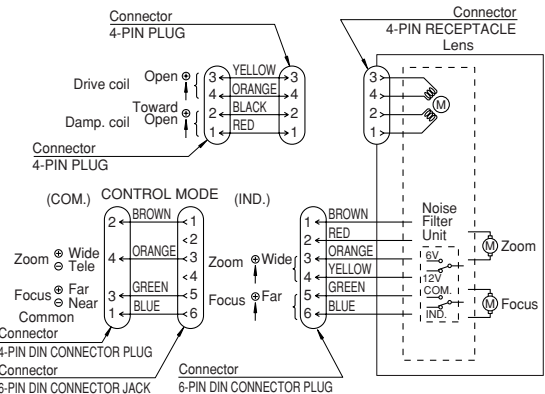

**12x**

※ Photograph is a similar model.

- Standard zoom lens with the excellent cost performance
- Multiple power supply (6V, ±6V, 12V, ±12V) supported, enabling the use of existing control systems
- Built-in ND filter of T400, supporting super sensitive cameras

Focal Length (mm)		6~72 (12x)	
Iris Range		F1.5 ~ T400 (Equivalent to F400)	
Operation	Zoom	Motor Drive	
	Focus	Motor Drive	
	Iris	Auto (DC Type) (*1)	
Angle Of View (H×V)	1/3"	WIDE	43°36' × 33°24'
		TELE	3°49' × 2°52'
	1/4"	WIDE	33°24' × 25°22'
		TELE	2°52' × 2°09'
Focusing Range (From Front Of The Lens) (m)		∞ ~ 1.3	
Object Dimensions at M.O.D. (H×V) (mm)	1/3"	WIDE	1003 × 753
		TELE	84 × 63
	1/4"	WIDE	752 × 565
		TELE	63 × 47
Back Focal Distance (in air) (mm)		11.69	
Exit Pupil Position (From Image Plane) (mm)		-6028	
Filter Thread (mm)		M55 × 0.75	
Mount		CS	
Mass (g)		330	
Coil Resistance		Drive Coil	180Ω
		Damping Coil	720Ω
Current Consumption		24mA (Max.) at DC 4V	
Standard Accessories		Iris Control Cable Conversion Cable (6-pin→4-pin) Connection Connector (4-pin, 6-pin) • With Metal Mount	
Remarks		(*1) When power is turned off, iris will automatically be closed.	

### Control Mode

Controller output	Select switch position	Conversion cable (Standard accessory)
6V	6V/IND.	Not necessary
±6V	6V/COM.	Necessary
12V	12V/IND.	Not necessary
±12V	12V/COM.	Necessary

ZOOM LENSES