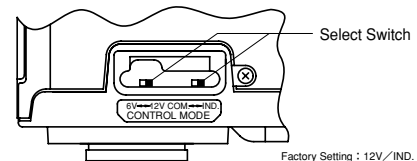

Control Mode

Controller output	Select switch position	Conversion cable (Standard accessory)
6V	6V/IND.	Not necessary
±6V	6V/COM.	Necessary
12V	12V/IND.	Not necessary
±12V	12V/COM.	Necessary

ZOOM LENSES

Accessories

Close-up Lens

Product Name	CL3355 (M55×0.75mm fc=333mm)	CL10055 (M55×0.75mm fc=1000mm)		
Imaging Scope (mm)	333~250	1000~500		
Camera Image Size Range	1/3" 1/4"	1/3" 1/4"		
Object Dimensions (mm)	TELE 1/3"	17×13	TELE 1/3"	37×27
	1/4"	13×10	1/4"	27×21
	WIDE 1/3"	203×152	WIDE 1/3"	436×327
	1/4"	152×114	1/4"	327×245

Control Unit

Product Name	CRD-2A	CRD-2B
Operation	Zoom, Focus	
Power Source	AC 100V/120V/220V/240V 50/60Hz	

AC Power Cord

Japan	PCA-1
U.S.A./Canada	PCA-2
Continental Europe	PCA-3
Australia	PCA-4
Without AC Plug	PCA-5

Extension Cable

CRD-2A	CEC-AA102-11 (10m) CEC-AA202-11 (20m)
CRD-2B	CEC-AB102-11 (10m) CEC-AB202-11 (20m)