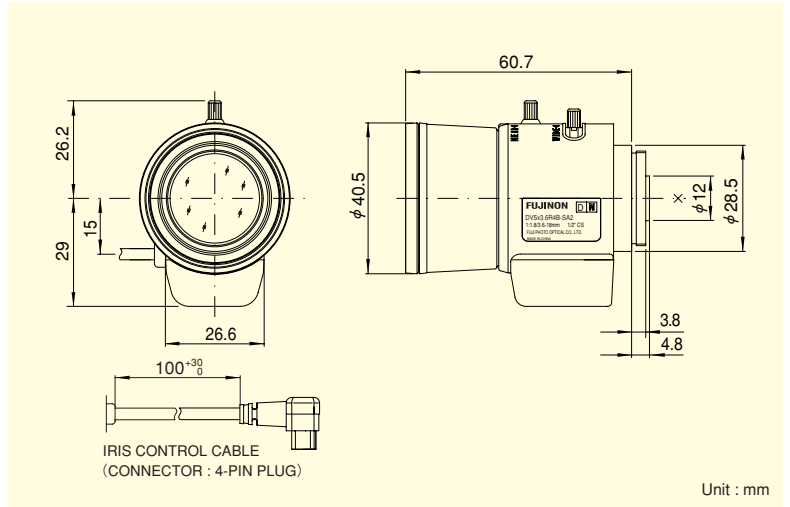

For Security
Vari-Focal

Applicable camera (model)

DV5×3.6R4B-SA2

1	2/3	1/2	1/3	1/4
---	-----	-----	-----	-----

5×

*Photograph is a similar model.

VARI Vari-Focal	WIDE Wide Angle	TELE Telephoto Long Focal	Day~Night Day & Night	DC DC Auto Iris	CS-mt CS Mount	METAL Metal Mount
				ND ND Filter	230 Long Cable	AT Aspherical Lens

- Advanced design engineering and special optic glass adopted, best suited for color, monochrome and day and night cameras
- Compatible with a wide range - 1/2", 1/3" and 1/4" - cameras
- Wide range of f3.6-18mm, supporting various applications
- High accuracy aspheric lens adopted, achieving the high quality image
- Built-in ND filter of T360, supporting super sensitive cameras

VARI-FOCAL LENSES

Focal Length (mm)		3.6~18 (5×)	
Iris Range		F1.8 ~ T360 (Equivalent to F360)	
Operation	Zoom	Manual	
	Focus	Manual	
	Iris	Auto (DC Type) (*1)	
Angle Of View (H×V)	1/2"	WIDE	95°54' × 72°24'
		TELE	19°57' × 15°09'
	1/3"	WIDE	72°24' × 54°25'
		TELE	15°09' × 11°38'
	1/4"	WIDE	54°25' × 40°50'
		TELE	11°38' × 8°37'
Focusing Range (From Front Of The Lens) (m)		∞ ~ 0.3	
Object Dimensions at M.O.D. (H×V) (mm)	1/2"	WIDE	694 × 457
		TELE	110 × 83
	1/3"	WIDE	457 × 321
		TELE	83 × 62
	1/4"	WIDE	321 × 232
		TELE	62 × 47
Back Focal Distance (in air) (mm)		7.87	
Exit Pupil Position (From Image Plane) (mm)		-81	
Filter Thread (mm)		—	
Mount		CS	
Mass (g)		75	
Coil Resistance		Drive Coil	200Ω
		Damping Coil	720Ω
Current Consumption		22mA (Max.) at DC 4V	
Remarks		<ul style="list-style-type: none"> • With Metal Mount (*1) When power is turned off, iris will automatically be closed. DV5×3.6R4B-SA2L : Long Cable Type (230mm)	