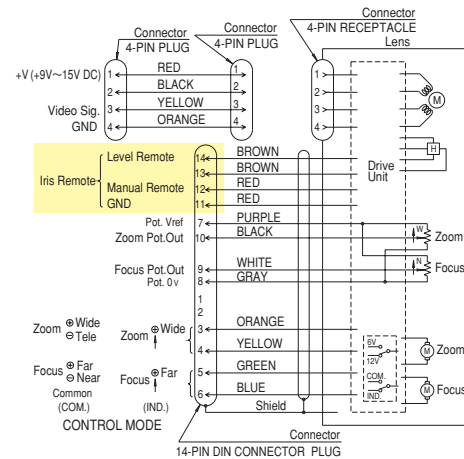

Wiring

Controller output	Select switch position	Conversion cable (Standard accessory)
6V	6V / IND.	Not necessary
±6V	6V / COM.	Necessary
12V	12V / IND.	Not necessary
±12V	12V / COM.	Necessary

Accessories

Extender

Model	Magnification
HE15-1	1.5X
HE20-1	2X