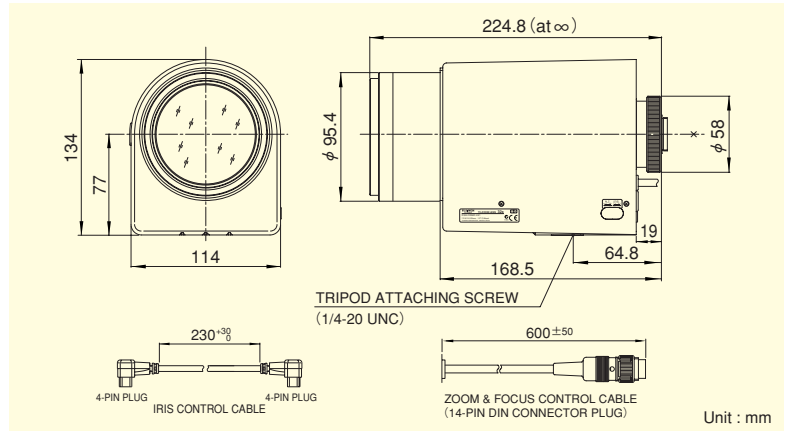

Focal Length (mm)		10~320 (32x)	
Iris Range		F2.5 ~ T1500 (Equivalent to F1500)	
Operation	Zoom	Motor Drive	
	Focus	Motor Drive	
	Iris	Auto (Video Type), or Remote (*1) (*2)	
Angle Of View (H×V)	1/2"	WIDE	35°29' × 26°59'
		TELE	1°09' × 0°52'
	1/3"	WIDE	26°59' × 20°24'
		TELE	0°52' × 0°39'
	1/4"	WIDE	20°24' × 15°23'
		TELE	0°39' × 0°29'
Focusing Range (From Front Of The Lens) (m)		∞ ~ 3	
Object Dimensions at M.O.D. (H×V) (mm)	1/2"	WIDE	1746 × 1310
		TELE	57 × 43
	1/3"	WIDE	1310 × 982
		TELE	43 × 32
	1/4"	WIDE	982 × 737
		TELE	32 × 24
Back Focal Distance (in air) (mm)		22.70	
Exit Pupil Position (From Image Plane) (mm)		-53	
Filter Thread (mm)		M82 × 0.75	
Mount		C	
Mass (kg)		2.5	
Standard Accessories		Iris Control Cable Connection Connector (14-pin)	
Remarks		<ul style="list-style-type: none"> <li>• With Metal Mount</li> <li>(*1) When power is turned off, iris will automatically close.</li> <li>(*2) For Iris remote function please refer to page (J-1).</li> </ul>	