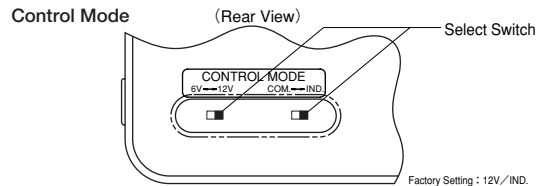

Wiring

Controller output	Select switch position	Conversion cable (Standard accessory)
6V	6V / IND.	Not necessary
±6V	6V / COM.	Necessary
12V	12V / IND.	Not necessary
±12V	12V / COM.	Necessary

Accessories

Extender

Model	Magnification
HE15-1	1.5X
HE20-1	2X