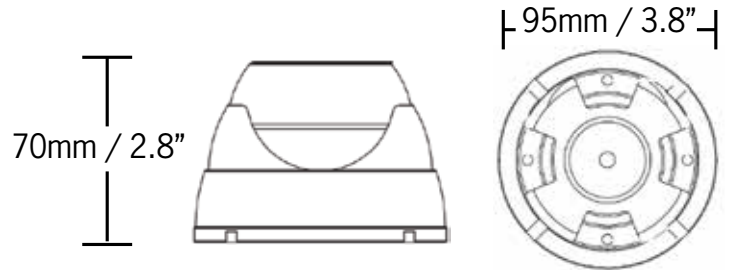

Features

- ❖ 700 TVL resolution, 1/3" 960H image sensor
- ❖ True Day/Night with Mechanical ICR
- ❖ 3.6mm Wide Angle lens
- ❖ Cold climate capability (minimum operating temperature -22°F/-30°C)
- ❖ 65ft (20m) IR Night Vision
- ❖ IP66 Weatherproof rating
- ❖ 3-Axis design for Wall/Ceiling mounting
- ❖ 12V DC operation

True Day/Night - improved color reproduction

Anti-Glare Technology - eliminates glare

Specifications

Image Sensor	1/3" 960H Image Sensor
Video Format	NTSC
Effective Pixels	H: 960 V: 480
Horizontal Resolution	700 TVL
Scan System	2:1 Interlace
Sync System	Internal
S / N Ratio	48dB (AGC Off)
Iris	AES
AES Shutter Speed	1/60 ~ 1/25,000 sec.
Min. Illumination	0.3 Lux without IR LED 0 Lux with IR LED
Video Output	Composite 1.0Vpp @ 75ohm
Lens Focal Length / Type	3.6mm F2.0 / Fixed
FOV (Diagonal)	80°
Termination	BNC Type
IR Range / Qty.	65ft / 20m; 20 IR LED's
Power Requirement	12V DC ±10%
Power Consumption	12V: 270mA Max with IR LED
Operating Temp. Range	-22° ~ 122°F / -30° ~ 50°C
Environmental Rating	IP66
Dimensions (LxH)	2.8" x 3.8" 70mm x 95mm
Weight	0.7lbs / 0.3kg

Dimensions

Product Information

UPC:	8-41430-00912-2
Weight:	1.0lbs / 0.5kg
Package Dimensions: (W x D x H)	130mm x 130mm x 117mm 5.1" x 5.1" x 4.6"
Package Cube:	0.0020 cbm / 0.070cu ft

What's Included:

- Dome camera
- Mounting screws x4
- Drywall anchors x4
- User manual