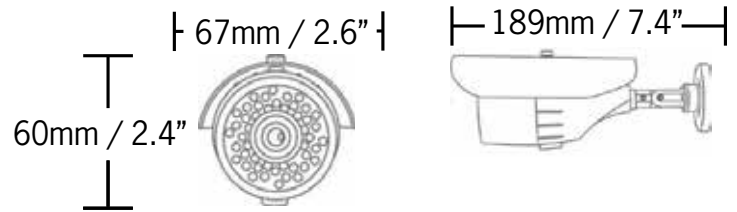

## **Features**

- ❖ 700 TVL resolution, 1/3" 960H image sensor
- ❖ True Day/Night with Mechanical ICR
- ❖ 3.6mm Wide Angle lens
- ❖ Cold climate capability (minimum operating temperature -22°F/-30°C)
- ❖ 70ft (21m) IR Night Vision
- ❖ IP66 Weatherproof rating
- ❖ Cable through bracket design
- ❖ 12V DC operation

# Specifications

Image Sensor	1/3" Color Image Sensor
Video Format	NTSC
Effective Pixels	H: 960 V: 480
Horizontal Resolution	700 TVL
Scan System	2:1 Interlace
Sync System	Internal
S / N Ratio	48dB (AGC Off)
Iris	AES
AES Shutter Speed	1/60 ~ 1/25,000 sec.
Min. Illumination	0.3 Lux without IR LED 0 Lux with IR LED
Video Output Composite	Composite 1.0Vpp @ 75ohm
Lens Focal Length / Type	3.6mm F2.0 / Fixed
FOV (Diagonal)	80°
Termination	BNC Type
IR Range / Qty.	70ft / 21m; 20 IR LEDs
Power Requirement	12V DC ±10%
Power Consumption	12V: 265mA Max with IR LED
Operating Temp. Range	-22° ~ 122°F / -30° ~ 50°C
Environmental Rating	IP66
Dimensions (LxWxH)	7.4" x 2.6" x 2.4" 189mm x 67mm x 60mm
Weight (including stand)	0.7lbs / 0.3kg

## Dimensions

## Product Information

UPC:	8-41430-00909-2
Weight:	1.0lbs / 0.5kg
Package Dimensions:	170mm x 95mm x 90mm
(W x D x H)	6.7" x 3.7" x 3.5"
Package Cube:	0.0015 cbm / 0.051cu ft