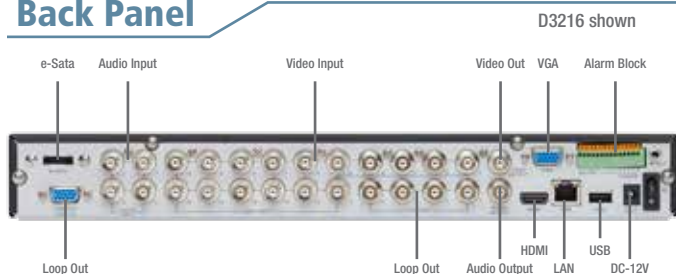

Back Panel

Product Information

UPC:	D33045G 4 Channel 500GB HDD	8-41430-00819-4
	D33041T 4 Channel 1TB HDD	8-41430-00820-0
	D33081T 8 Channel 1TB HDD	8-41430-00821-7
	D33121T 12 channel 1TB HDD	8-41430-00901-6
	D32161T 16 Channel 1TB HDD	8-41430-00822-4
	D33161T 16 Channel 1TB HDD	8-41430-00823-1

Includes: DVR, Remote Control, Mouse, Power Supply, Software Application CD