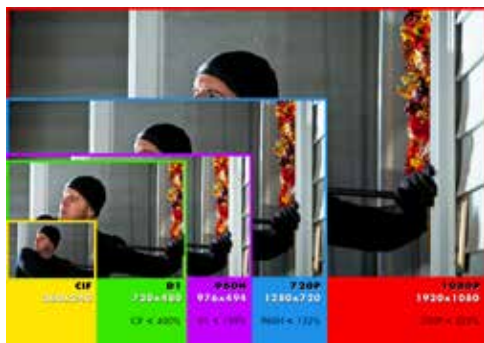

D3000 Series

960H Digital Video Surveillance Recorder

4/8/12/16 ch. Super-Res DVR, Real-Time, HDMI, CMS, Mobile, PC/Mac, 2 HDD Support

Bridging the gap between standard D1 resolution and high definition at an affordable price, the FLIR D3000 Series DVR supports 960H Super-Res (960x480) with Real Time recording. The 960H platform records with 34% more resolution than standard D1, offering a true to life aspect ratio designed for 16:9 wide screen viewing. D3000 DVRs enable the realization of the full potential of 700+ TVL 960H cameras by providing sharper, more detailed, accurate images.

Features

- ❖ 960H Super-Res (960x480) with Real-Time recording
- ❖ 34% greater resolution than standard D1
- ❖ True aspect ratio wide screen format, sharper, non-stretched image
- ❖ Looping, HDMI, VGA, Spot outputs
- ❖ CMS-D3 remote access SW, multi-site
- ❖ Mobile Apps: iPhone, Android, iPad
- ❖ Fully PC/Mac compatible
- ❖ Pentaplex operation
- ❖ Supports 2x HDD (SATA, 2TB) up to 4TB capacity
- ❖ FLIR DDNS service included
- ❖ Supports USB 2.0 or eSata back-up
- ❖ Auto Port Forwarding wizard for easy remote connection
- ❖ Supports RS485 (PTZ), Audio I/O, Alarm I/O

960H provides 34% more resolution than D1
Wider aspect ratio. No image stretching!

Stay Connected - Free Apps

Advanced mobile apps with PTZ controls and remote playback.

flirsecurity.com/pro

System

Operating System	Embedded LINUX
Pentaplex	Simultaneous View, Record, Playback, Backup & Remote Monitoring
Number of Channels	4/8/12/16 Channel
System Navigation	USB Mouse, IR Remote Controller
User Authority	By user group