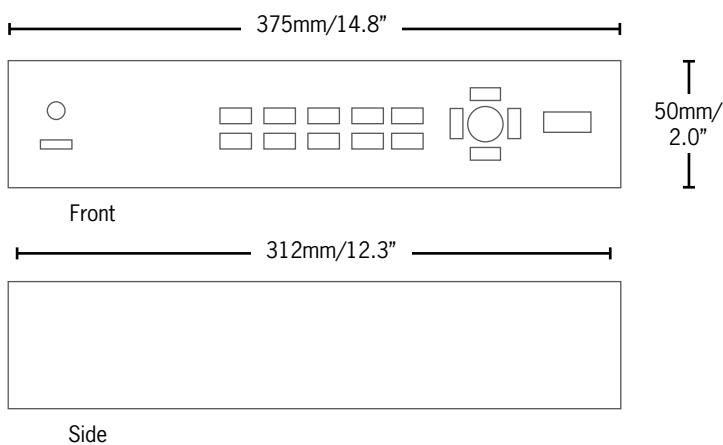

Specifications

Package Dimensions

Weight:	3.9kg/8.5lbs
Package Dimensions:	480mm x 95mm x 370mm / 18.9" x 3.7" x 14.6" (W x H x D)
Cube:	0.017 Cubic Metres / 0.60 Cubic Feet

Product Dimensions