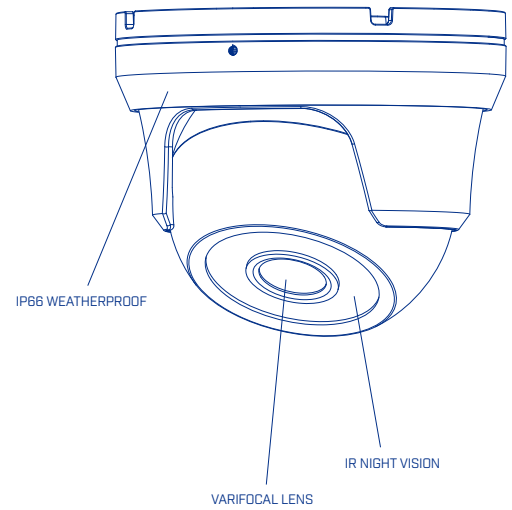

* Remote Zoom/focus adjustment through DVR when using MPX video output only. No remote zoom/focus control supported through standard analog video output. Instead, OSD controller can be utilized during setup for zoom/focus adjustment

Ordering Information

C234EC: 8-41430-01059-3
C237EC: 8-41430-01079-1
C234ECP: 8-41430-01117-0
C237ECP: 8-41430-01203-0

Package Dimensions

6.4 x 6.1 x 4.9" / 162 x 155 x 125mm

Dimensions