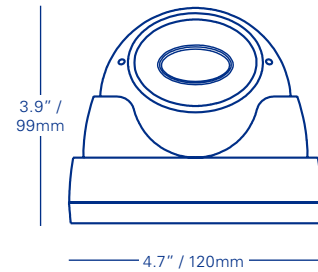

MARKHAM, ONTARIO

FLIR Systems, Inc.
250 Royal Crest Court
Markham, ON L3R 3S1
Canada
PH: +1 866.344.4674

PORTLAND

Corporate Headquarters
FLIR Systems, Inc.
27700 SW Parkway Ave.
Wilsonville, OR 97070
USA
PH: +1 866.477.3687

www.flir.com/security
NASDAQ: FLIR