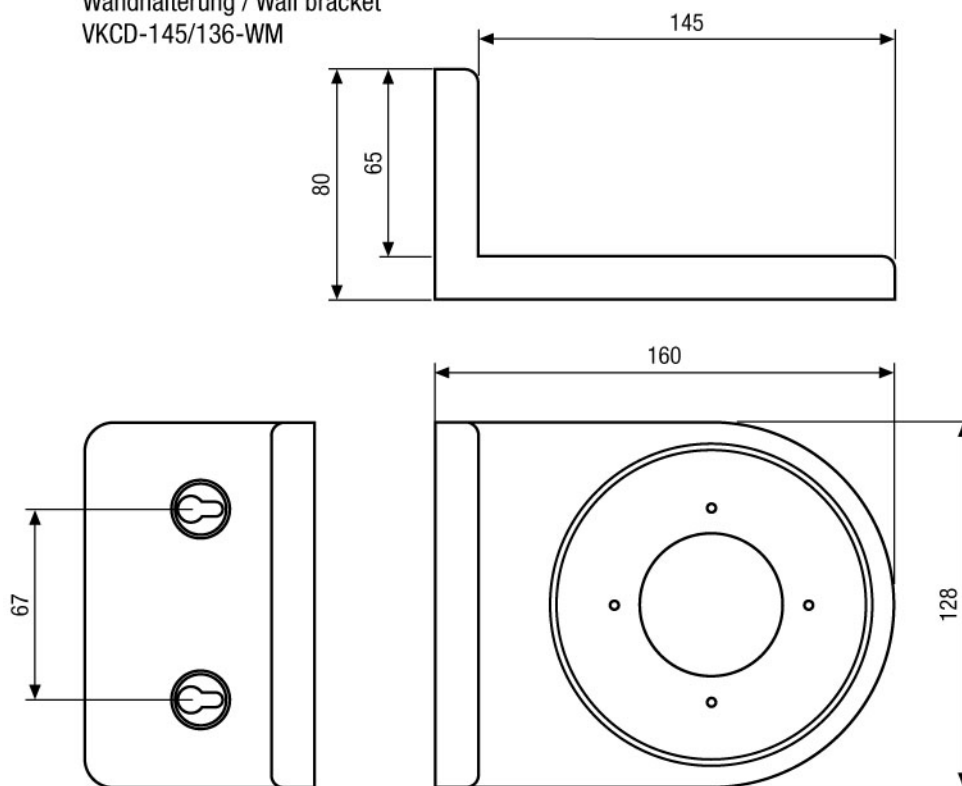

Wandhalterung / Wall bracket
VKCD-145/136-WM