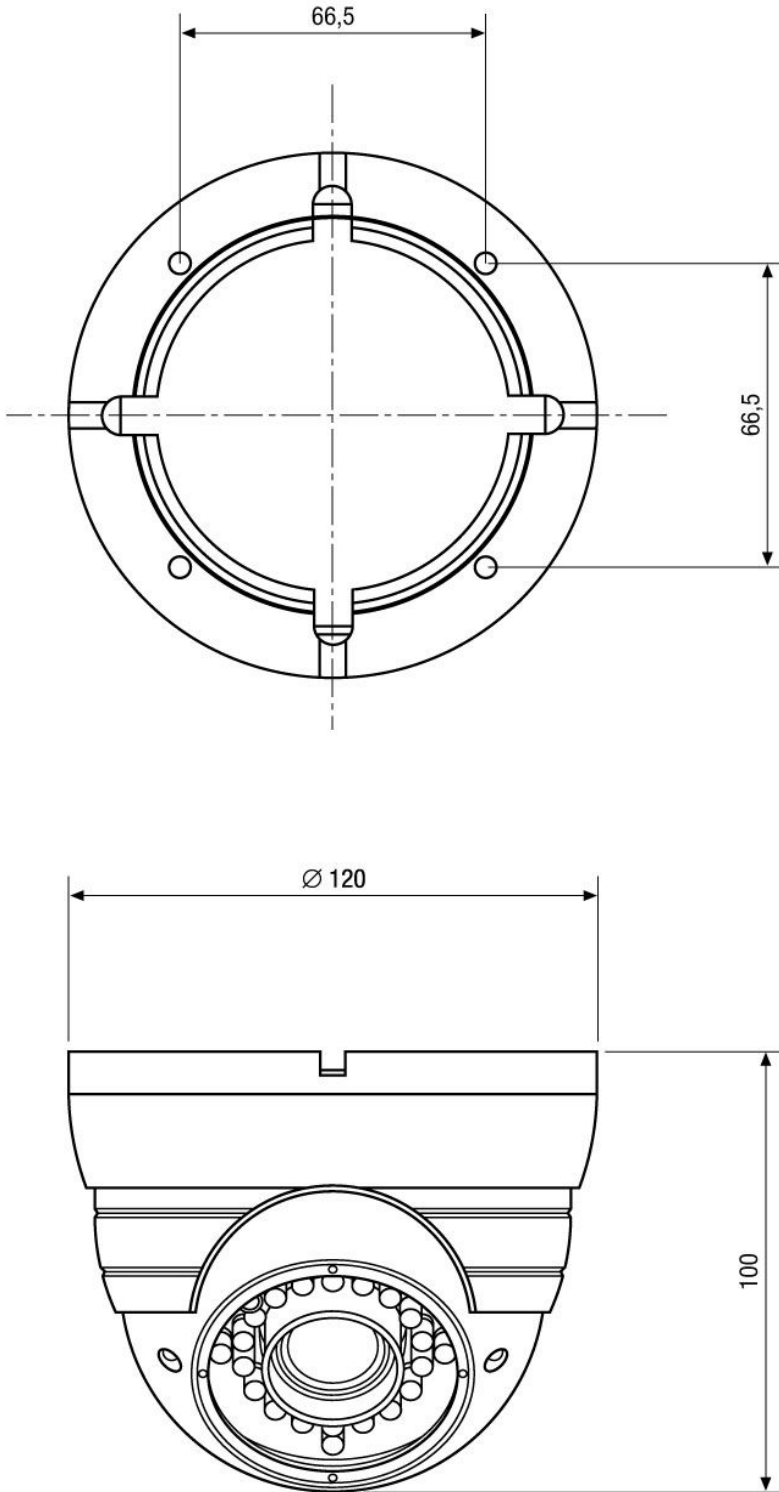

## VKCD-1337/IR

Article-No.: 92696

1/3" Dome, Fixed, Day&Night, clear,  
4-9mm, 540TVL, IR Illumination, 12V

## Specifications (continued)

Digital Noise Reduction (DNR)	no
White balance	automatic
Backlight compensation	BLC
Backlight compensation	Automatic
Wide Dynamic Range (WDR)	no
Aperture Correction (APC)	horizontal and vertical
IR cut filter	OLPF (Overlay Low Pass Filter)
Video outputs	composite (CVBS)
Video outputs	1Vp-p, (C)VBS, 75ohms, BNC
Lens type	varifocal
Lens	F1.5 - F300/4 - 9mm with galvanometer driven iris
Focal length	4 mm - 9 mm
Horizontal angle of view	71° - 31,6°
Digital zoom	no
Iris control	DC
MOD (Minimum object distance)	0,15 m
Filter screw size	not available
Alarm inputs	-
Alarm outputs	-
Illumination	infrared
Illumination	35x LED 850nm
Illumination range	approx. 15m (at a good light reflexion and 40% Videosignal)
Activity detection	no
External adjustments	zoom and focus
External connections	video (BNC), 12VDC input (DC plug)
Serial interfaces	no
Temperature range (operation)	-10°C ~ +50°C
Heater	no
Protection rating	IP66
Supply voltage	12VDC
Supply voltage	(+/-10%)
Power consumption	5.4watts
Vandalism resistant	yes
Mounting	ceiling mount, wall mount
Housing	outdoor
Housing material	aluminium
Colour (housing)	dark grey
Dimensions (HxWxD)	see drawing
Dimensions (DxH)	120x100mm
Weight	620g
Parts supplied	dome camera, bag of screws, special key for lens adjustment, manual
Certificates	CE

## Technical Drawing

Maße/Dimensions: mm

Your partner for eneo products: