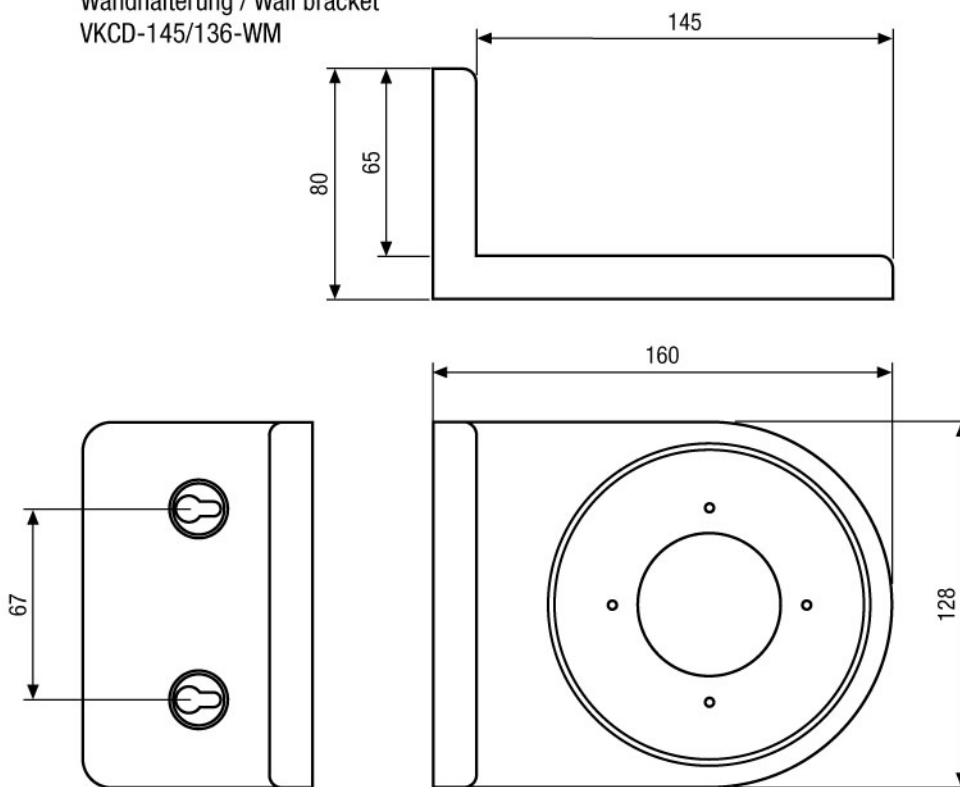

VKCD-1320SM/VF

(Continuation Specifications)

Digital Noise Reduction (DNR)	no
White balance (ATW)	2000 ~8000K, Automatic tracking
Backlight compensation	BLC
Wide Dynamic Range (WDR)	no
IR cut filter	standard
Video outputs	CVBS, 1Vp-p, CVBS, 75ohms
Lens mount	integrated lens
Lens type	varifocal
Lens	F1.2 ~270/2.8 ~10mm with galvanometer driven iris, manual Zoom/Focus adjustment
Aspherical technology	yes
Focal length	2,8 mm - 10 mm
Horizontal angle of view	82° - 27°
Iris control	no
MOD (Minimum object distance)	0,1 m
Focus range	0.1m ~∞
Filter screw size	not available
External connections	Video (BNC), 12VDC (DC socket)
Serial interfaces	no
Temperature range (Operation)	-10° ~+50°C
Heater	no
Protection rating	IP40
Supply voltage	12VDC
Power consumption	1.8watts max.
Vandalism resistant	no
Colour (bubble)	clear
Camera fixing	no
Mounting	surface mount, wall mount
Housing	Indoor
Housing material	Plastic
Housing	Plastic with clear bubble and black inner liner
Colour (housing)	black
Dimensions (HxWxD)	See drawing
Weight	approx. 310g
Certificates	CE

Optional accessories

70535	VT-PS12DC-8	Plug-in Power Supply Unit 100-240VAC 12VDC (1.0Amp), Regulated, with DC Plug
-------	-------------	--

VKCD-1320SM/VF

70495	VT-PS12DC-7	Plugable PSU w. Cont. & UK Mains plug-in 100-240VAC/12VDC-1.25A, Regulated
92153	VKCD-1320/DUMMY	Dummy camera (VKCD-1320 Series)
77773	VT-PS12DCDT1	PSU 12VDC/1.0A, Regulated, Desktop Version, 1.8m Cables each w. open ends
92047	VKCD/WMB-2SW	Wall Mount Bracket, Black, for VKCD-1320SM/VF
91883	VKCD/WMB-2	Wall Mount Bracket, Grey, for VKCD-136, VKCD-145, VKCD-146, VKCD-1310

VKCD-1320SM/VF

Home | Security | Dome Cameras | Fixed

Technical drawing

Wandhalterung / Wall bracket
VKCD-145/136-WM

Maße/Dimensions: mm

VIDEOR E. Hartig GmbH, Carl-Zeiss-Straße 8, 63322 Rödermark, Germany -
www.videor.com