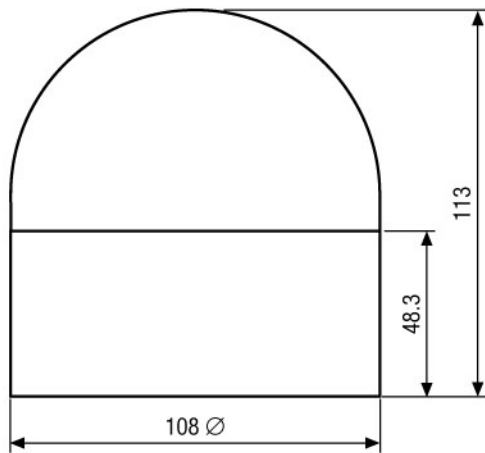

VKCD-1320SM/VF

(Continuation Specifications)

Digital Noise Reduction (DNR)	no
White balance (ATW)	2000 ~8000K, Automatic tracking
Backlight compensation	BLC
Wide Dynamic Range (WDR)	no
IR cut filter	standard
Video outputs	CVBS, 1Vp-p, CVBS, 75ohms
Lens mount	integrated lens
Lens type	varifocal
Lens	F1.2 ~270/2.8 ~10mm with galvanometer driven iris, manual Zoom/Focus adjustment
Aspherical technology	yes
Focal length	2,8 mm - 10 mm
Horizontal angle of view	82° - 27°
Iris control	no
MOD (Minimum object distance)	0,1 m
Focus range	0.1m ~∞
Filter screw size	not available
External connections	Video (BNC), 12VDC (DC socket)
Serial interfaces	no
Temperature range (Operation)	-10° ~+50°C
Heater	no
Protection rating	IP40
Supply voltage	12VDC
Power consumption	1.8watts max.
Vandalism resistant	no
Colour (bubble)	clear
Camera fixing	no
Mounting	surface mount, wall mount
Housing	Indoor
Housing material	Plastic
Housing	Plastic with clear bubble and black inner liner
Colour (housing)	black
Dimensions (HxWxD)	See drawing
Weight	approx. 310g
Certificates	CE

VKCD-1320SM/VF

Home | Security | Dome Cameras | Fixed

Technical drawing

Wandhalterung / Wall bracket
VKCD-145/136-WM

Maße/Dimensions: mm

VIDEOR E. Hartig GmbH, Carl-Zeiss-Straße 8, 63322 Rödermark, Germany -
www.videor.com