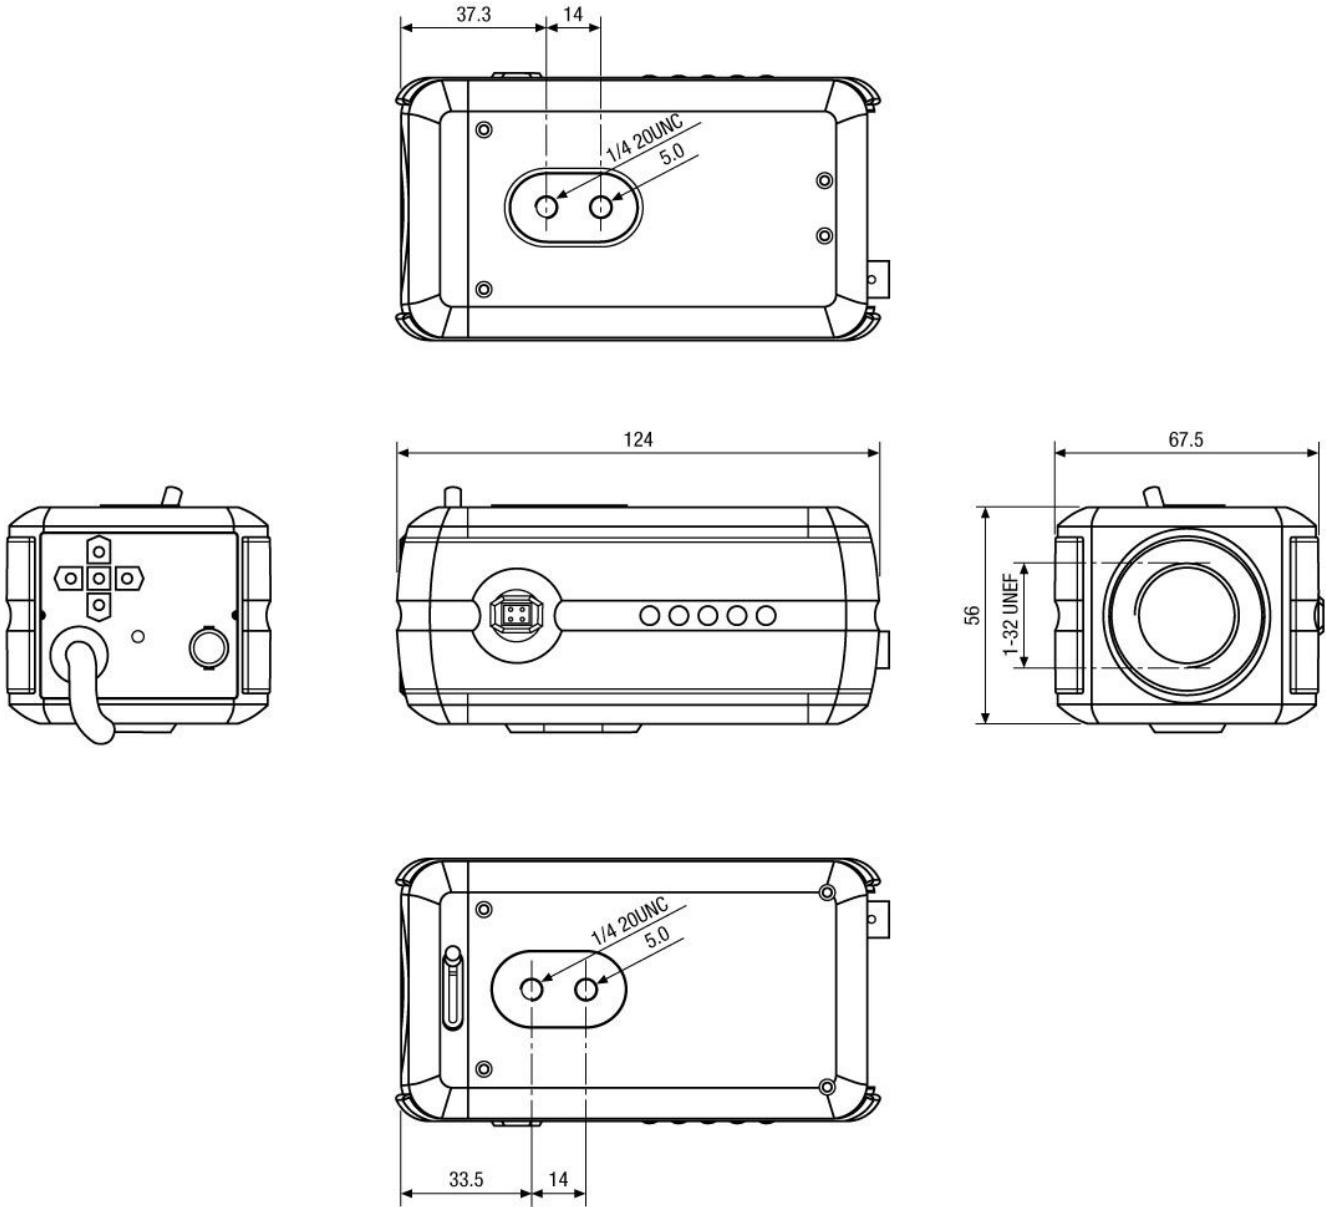

Technical Drawing