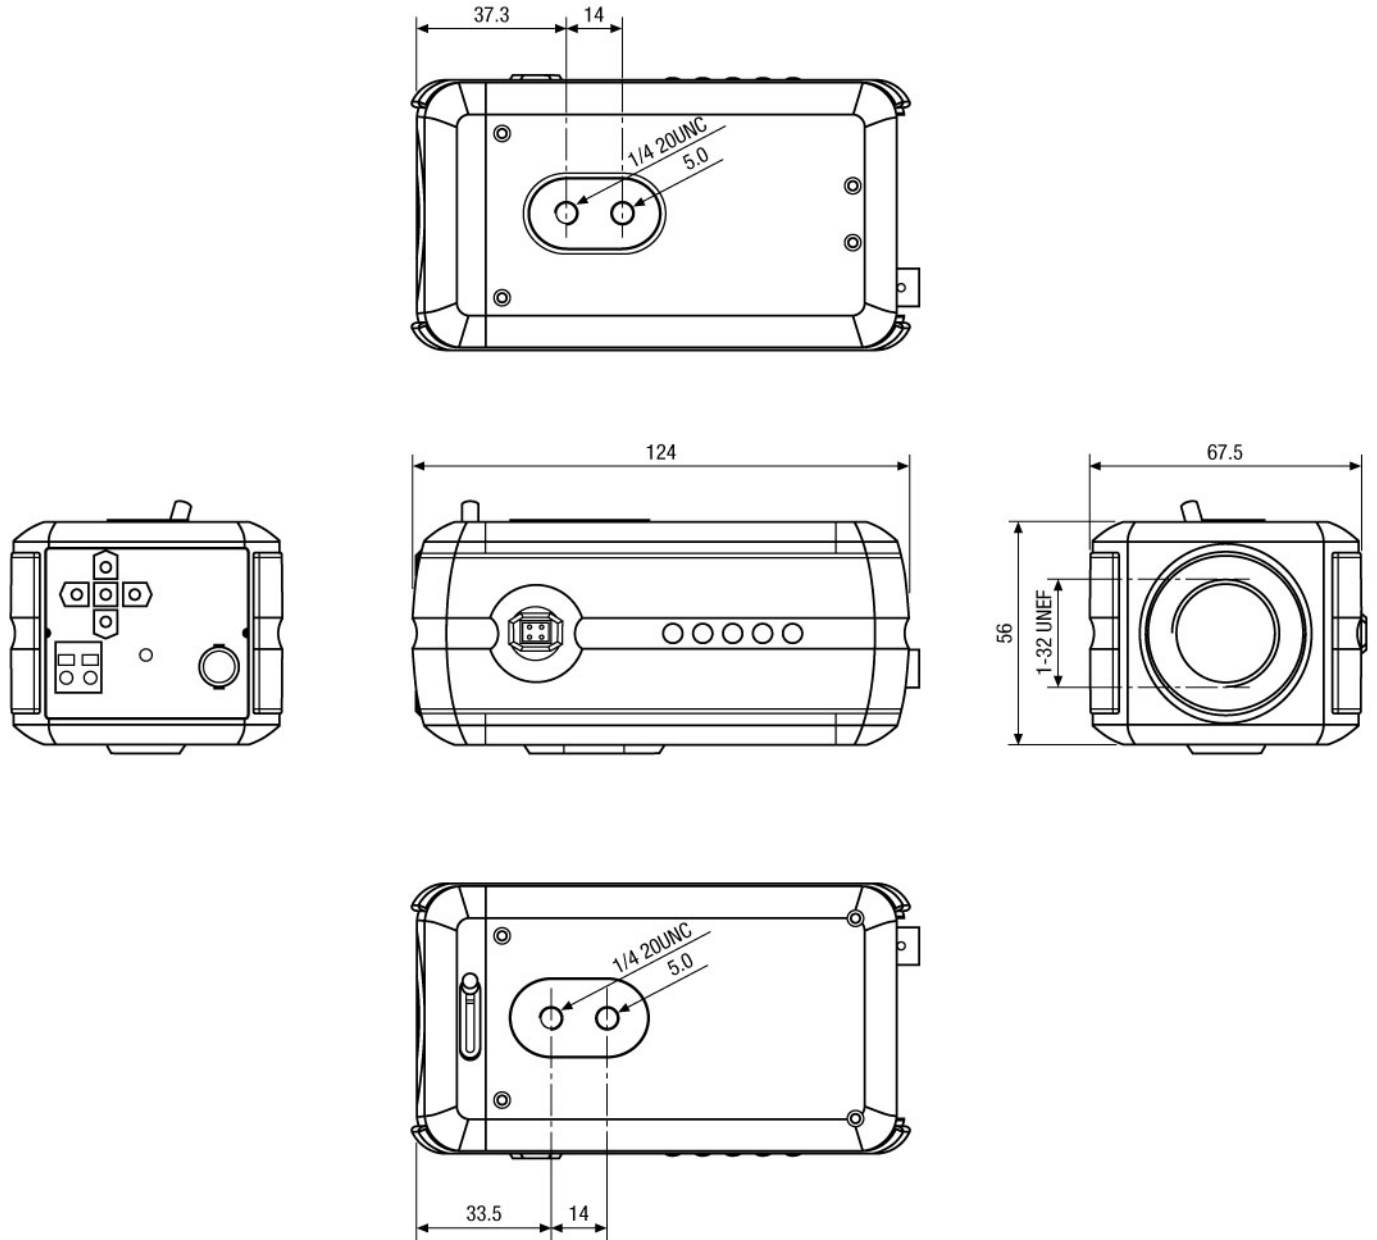

VIDEOR TECHNICAL E. Hartig GmbH
Carl-Zeiss-Straße 8 · 63322 Rödermark · Germany
Telefon +49 (0) 60 74/8 88-0 · Telefax +49 (0) 60 74/8 88-100
info@videortechnical.com · www.videortechnical.com