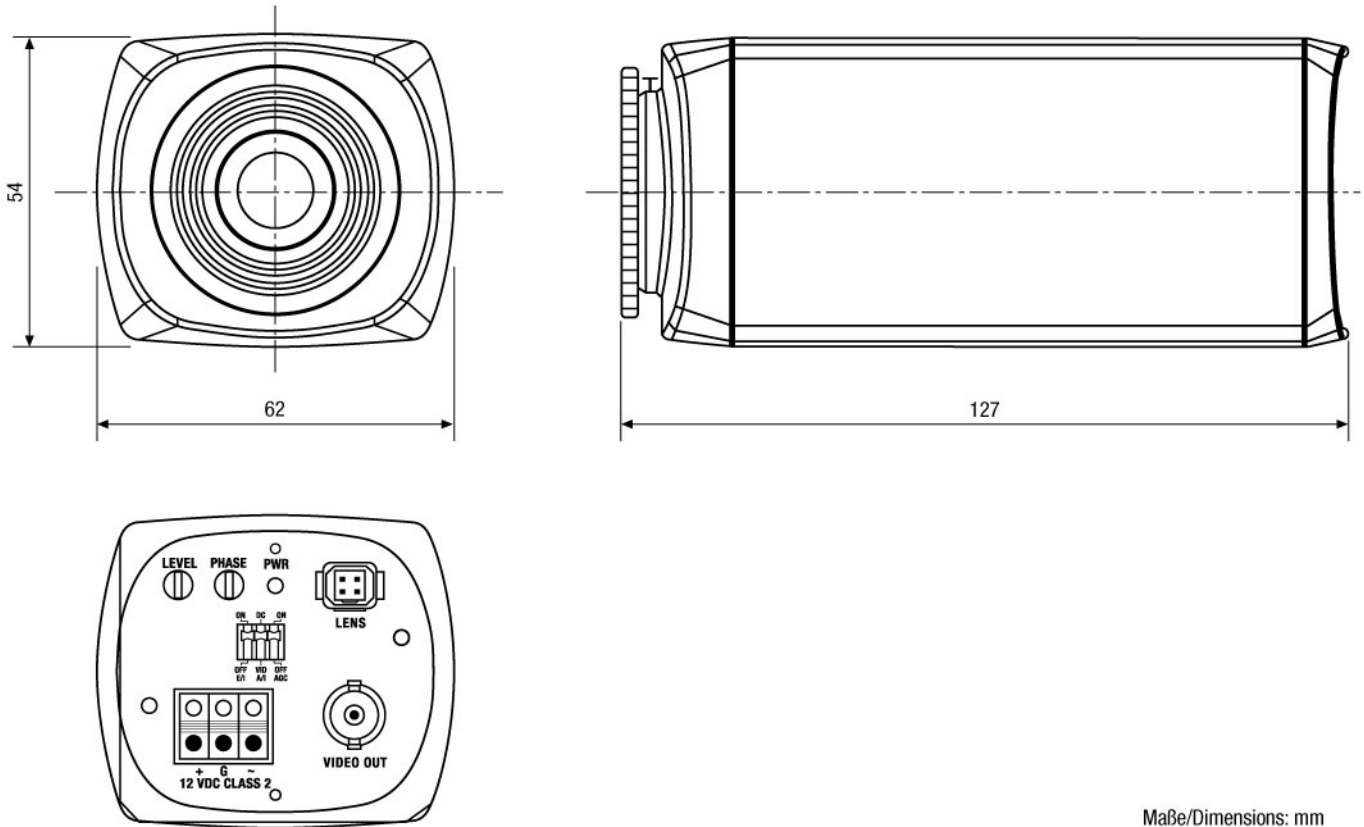

Maße/Dimensions: mm

VIDEOR TECHNICAL E. Hartig GmbH
Carl-Zeiss-Straße 8 · 63322 Rödermark · Germany
Telefon +49 (0) 60 74/8 88-0 · Telefax +49 (0) 60 74/8 88-100
info@videortechnical.com · www.videortechnical.com