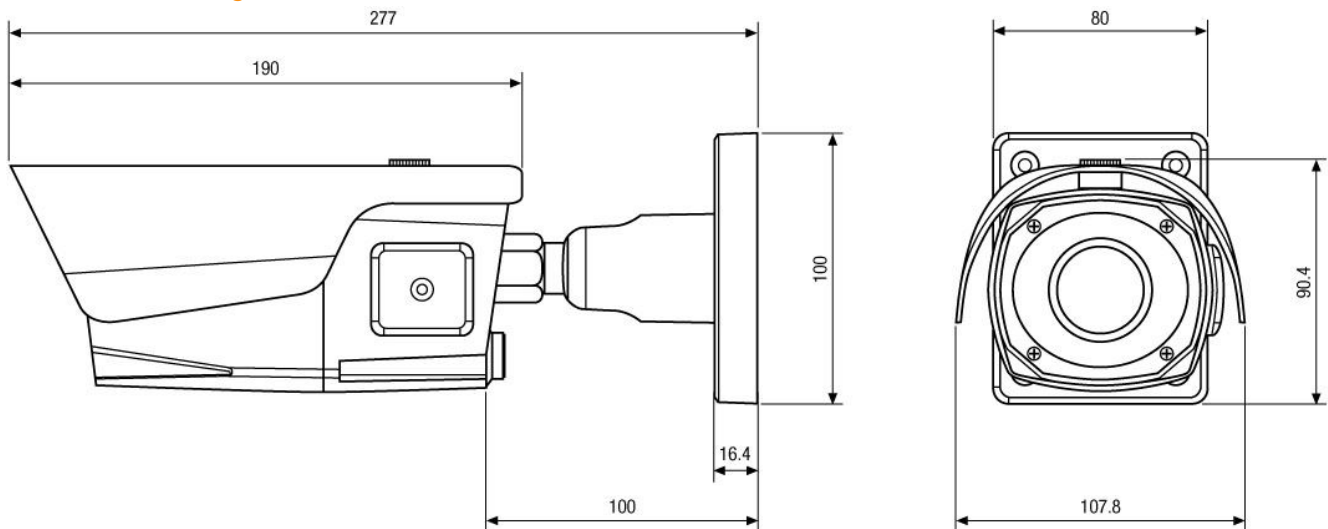

Specifications (continued)

Integrated wall mount	yes
Hidden cable management	yes
Sunshield	yes
Window heater	yes
Vandalism resistant	no
SDK	no, upon request
ONVIF	yes, ONVIF Test Tool Version 11.12
Dimensions (HxWxD)	100x107,8x277mm
Weight	1.35kg
Parts supplied	manual, Zelaris Elements Software, screw set, allen key, mounting plate, Video sub-out cable
Special features	Exact focus setting aid, Focus and zoom adjustable from the outside

Technical Drawing

Maße/Dimensions: mm

Your partner for eneo products: