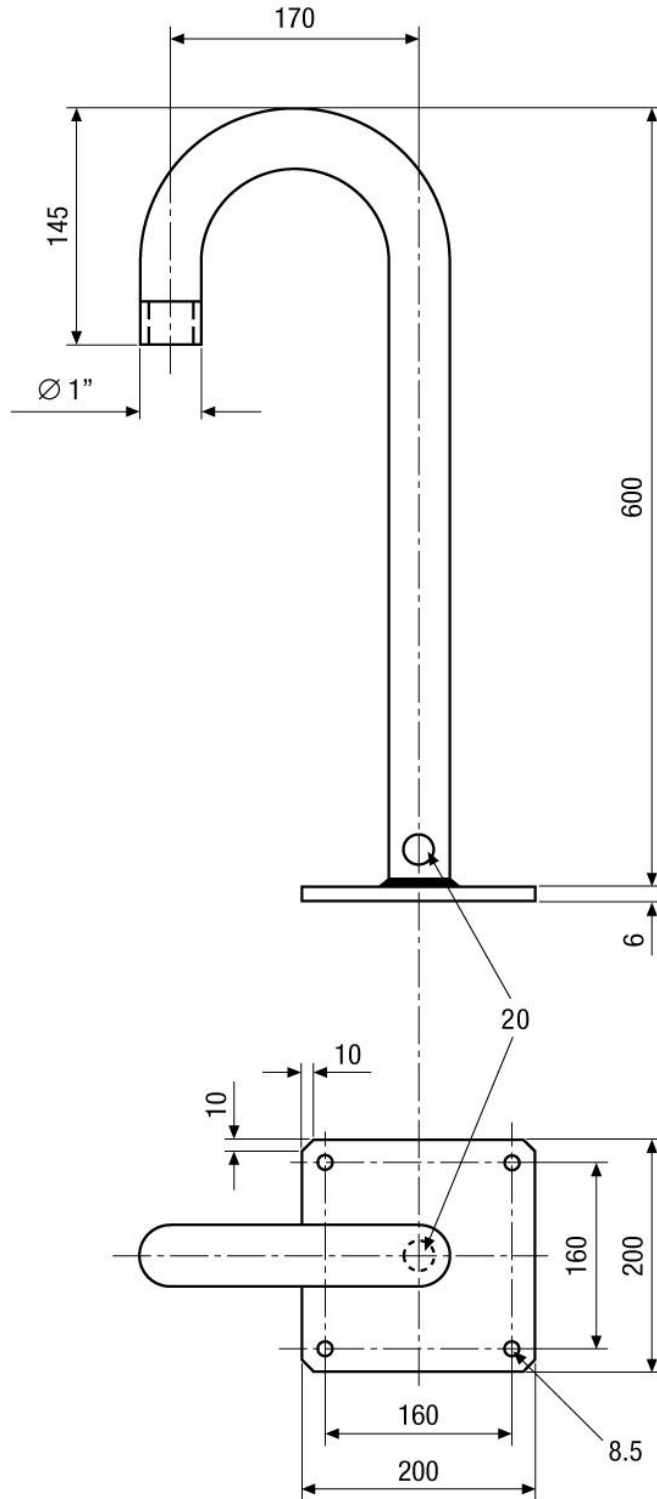

## EDMC-RTB

Article-No.: 74107

Roof Mount Bracket for  
Minitrax Camera Series,  
Outdoor Installation

### Mainfeatures

Roof mount goose neck bracket  
Rugged steel construction

For Minitrax dome camera housing  
Full cable management support

### Specifications

Load capacity	20kg
Hidden Cable Management Support	yes
Connection	1" PT thread
Material	Steel
Colour	RAL9001
Dimensions (HxWxD)	see drawing
Weight	3.7kg

## Technical Drawing

Maße/Dimensions: mm

Your partner for eneo products: