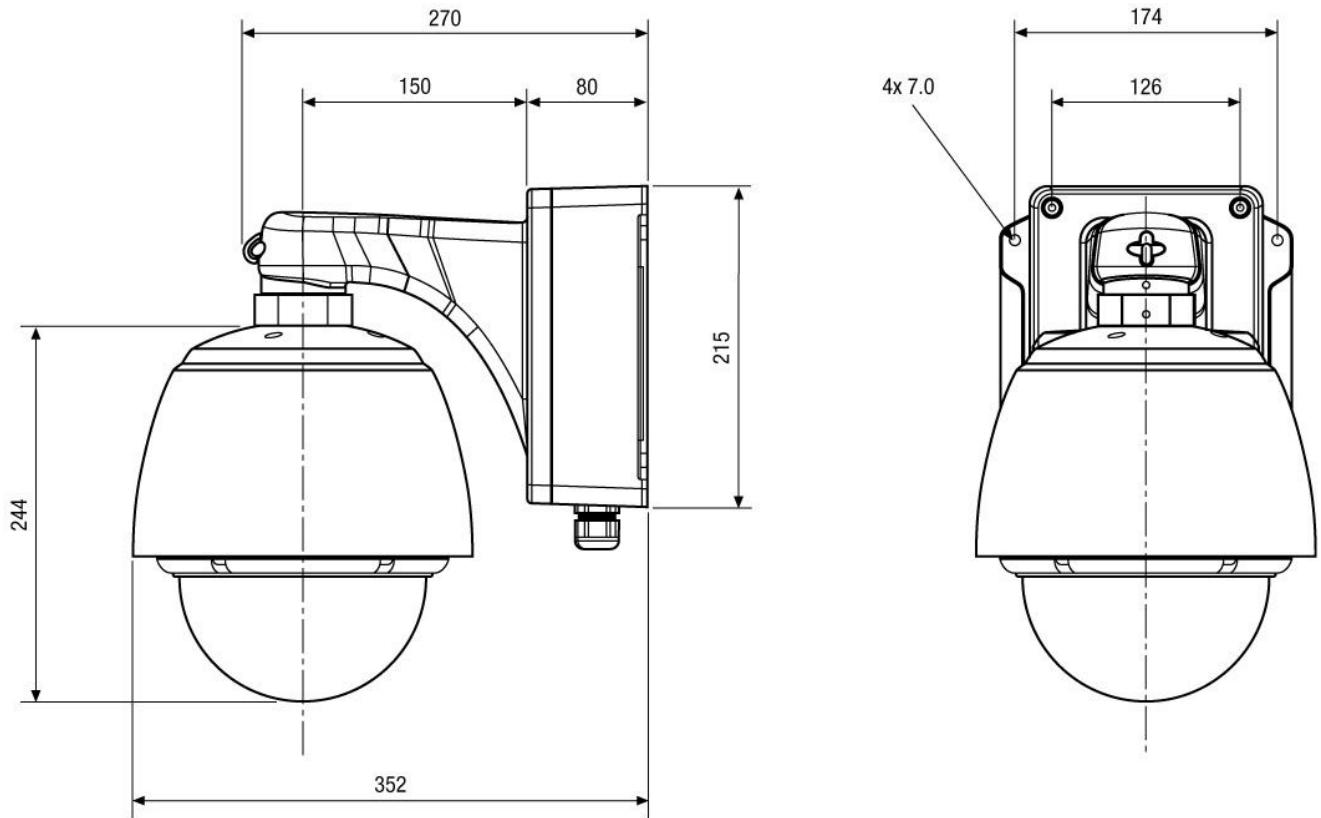

## Specifications (continued)

Serial interfaces protocols	Fastrax IIE, Pelco D, Pelco P, Sensormatic RS-422, Ernitec, Bosch, Dynacolor, Vicon
Housing material	aluminium
Bubble	6.3" (160mm), clear acrylic plastic
Colour (bubble)	clear
Colour (housing)	Pantone Cool Gray 1C
Blower	yes
Mounting	wall pendant mount
Supply voltage	230VAC
Power consumption	Approx. 55watts
Temperature range (operation)	-45°C ~ +50°C
Vandalism resistant	yes
Protection rating	IP66
Dimensions (HxWxD)	see drawing
Weight	3.3kg
Parts supplied	camera, wall bracket, power&connection box, allen key, manual
Certificates	CE

## Technical Drawing

Maße / Dimensions: mm

Your partner for eneo products: