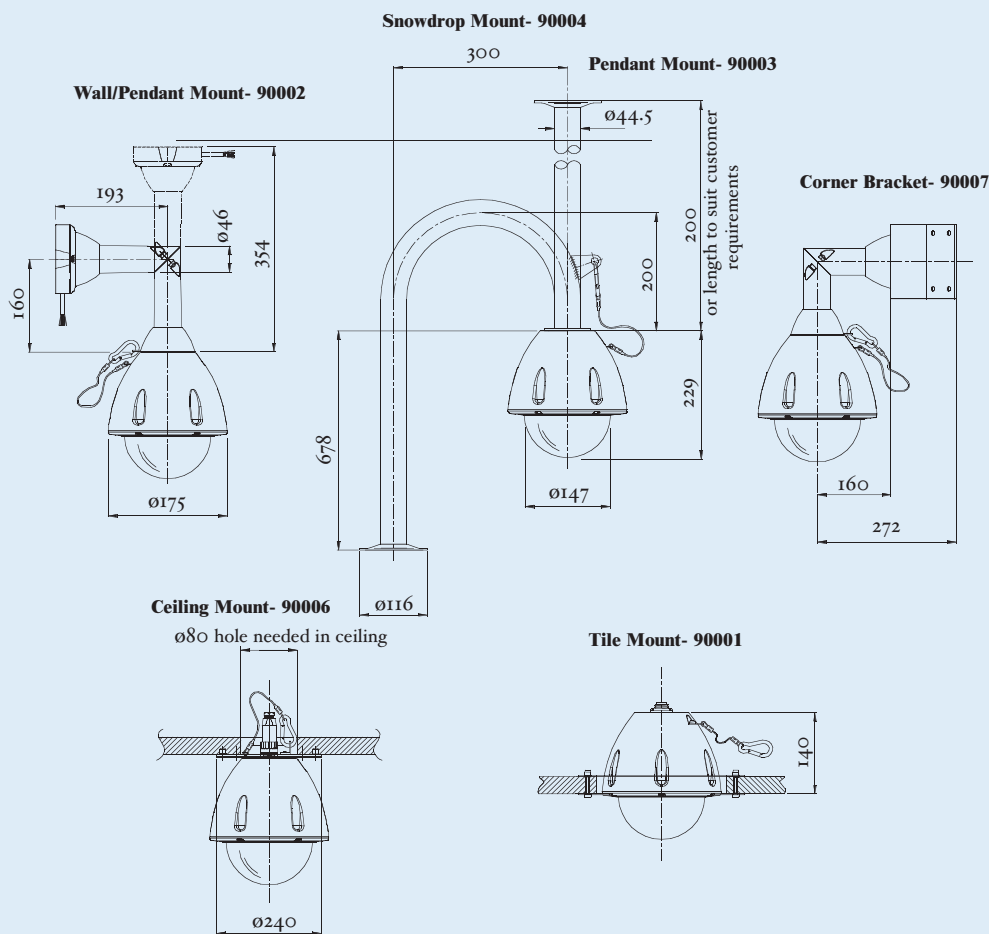

2055-208 = 6" Outdoor PAL 18 x Dome Fixed Attitude with Colour/Mono zoom camera + 230V P.S.U.

2055-209 = 6" Outdoor PAL 18 x Side Entry Dome Camera 24V.a.c. for RS485 or BBV & Baxall 'up the coax' control + 230V P.S.U.

Dennard

FOR FURTHER INFORMATION or TO ORDER call +44(0)1252 614884
or go to..www.dennard-cctv.com or email: sales@dennard-cctv.com

2055 SURVEILLANCE DOME

ALL DIMENSIONS IN mm

SPECIFICATION

	2055-indoor	2055-outdoor	2055-fixed attitude indoor	2055-fixed attitude outdoor
Material	Pressure die-cast aluminium alloy and polycarbonate			
Finish	Powder coated and stoved. Colour: ash grey. BS 4800 (1982) 00 A 01			
Environmental Protection	BS. EN.60529 Level IP66			
Weight	3.6kgs			
Camera movement	0.05 to 300°sec max. (both axes) continuous pan rotation		Manually adjustable 360° pan & 90° tilt down	
Voltage	18-24 Va.c. (PSU included)		18-24 Va.c.	
Power consumption	10W	20W	15W	
Operating temperature	-10°C to +50°C max 90% humidity			
Preset positions	Up to 250 positions with programmable titles		8 preset zoom positions, preset 1 datum	
Internal heater	None (indoor)	Thermostatically controlled activates on a falling temperature of 20°C		
Lens	18:1 optical, auto focus with manual override			
Image sensor	1/4" colour	1/4" colour/mono	1/4" colour	1/4" colour/mono
Effective pixels	752 x 582 (HxV)			
Horizontal resolution	480 TV lines			
Min illumination	1.5 lux	0.2 lux	1.5 lux	0.2 lux