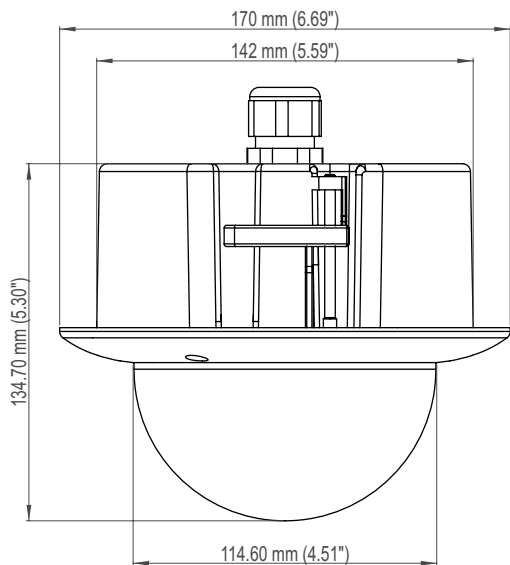

DDF4900HDV

IP Network Dome Camera, Vandal-resistant, 3-Megapixel, High-Definition, 1080p, Electr. Day/Night

Dimensions

In-ceiling mount variant