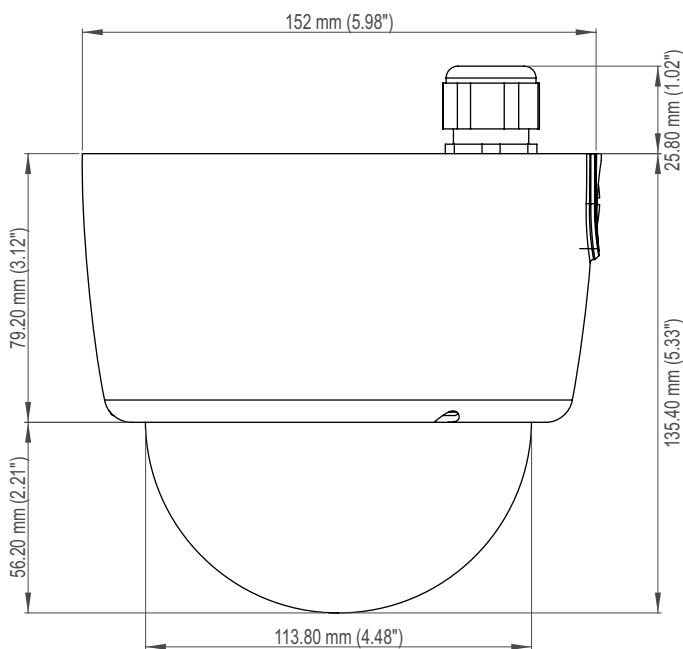

### Mechanical Data

Dimensions	In-ceiling mount variant: approx. Ø170 × H135 mm (Ø6.7 × H5.3 inches) Surface mount variant: approx. Ø153 × H135 mm (Ø6.0 × H5.3 inches)
Weight	In-ceiling mount variant: approx. 1200 g (2.6 lb) Surface mount variant: approx. 1100 g (2.4 lb)
Adjustment	3-axis
Colour	White (standard variant)
Bubble	Clear

Telephoto Lens F1.5 / 9–40 mm	
Type	5-Megapixel varifocal lens
Format	1/2.5"
Mount	CS-mount
Focal length	9–40 mm
Iris range	F1.5–Closed
Iris control	DC auto iris
Zoom	Manual
Focus	Manual
MOD (Minimum Object Distance)	2.0 m
IR corrected	Yes
Available angles of view <sup>5)</sup> (H × V) at wide end	approx. 29° × 20° at D1 NTSC approx. 29° × 23° at D1 PAL approx. 34° × 20° at 720p approx. 26° × 15° at 1080p approx. 22° × 16° at 2MP approx. 28° × 21° at 3MP
Available angles of view <sup>5)</sup> (H × V) at tele end	approx. 6° × 4° at D1 NTSC approx. 6° × 5° at D1 PAL approx. 8° × 4° at 720p approx. 6° × 3° at 1080p approx. 5° × 3° at 2MP approx. 6° × 4° at 3MP

Ultra Wide-Angle Lens F1.8 / 1.8–3 mm	
Type	5-Megapixel varifocal lens
Format	1/2.5"
Mount	CS-mount
Focal length	1.8–3 mm
Iris range	F1.8–Closed
Iris control	DC auto iris
Zoom	Manual
Focus	Manual
MOD (Minimum Object Distance)	0.5 m
IR corrected	Yes
Available angles of view <sup>5)</sup> (H × V) at wide end	approx. 105° × 82° at D1 NTSC approx. 105° × 93° at D1 PAL approx. 114° × 82° at 720p approx. 99° × 66° at 1080p approx. 88° × 72° at 2MP approx. 102° × 86° at 3MP
Available angles of view <sup>5)</sup> (H × V) at tele end	approx. 76° × 55° at D1 NTSC approx. 76° × 64° at D1 PAL approx. 86° × 55° at 720p approx. 70° × 43° at 1080p approx. 60° × 47° at 2MP approx. 73° × 58° at 3MP

## Dimensions

In-ceiling mount variant

Surface mount variant