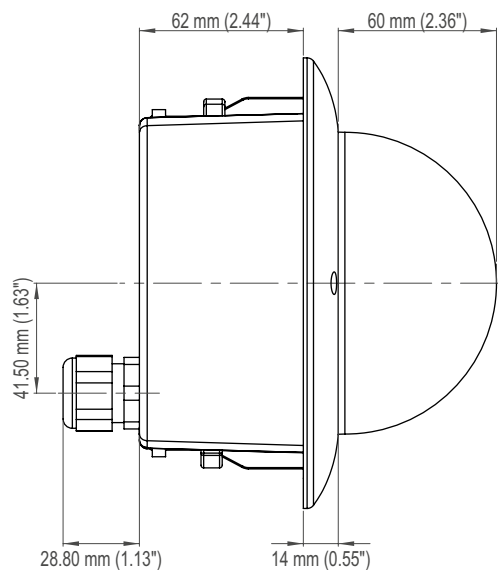

DDF4900HDV

IP Network Dome Camera, Vandal-resistant, 3-Megapixel, High-Definition, 1080p, Electr. Day/Night

Dimensions

In-ceiling mount variant