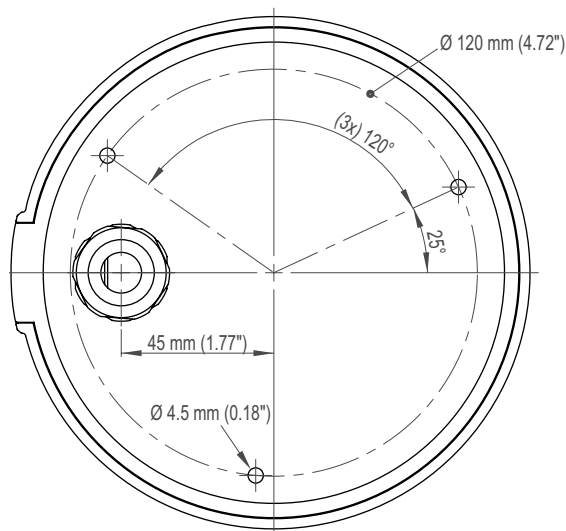

Surface mount variant