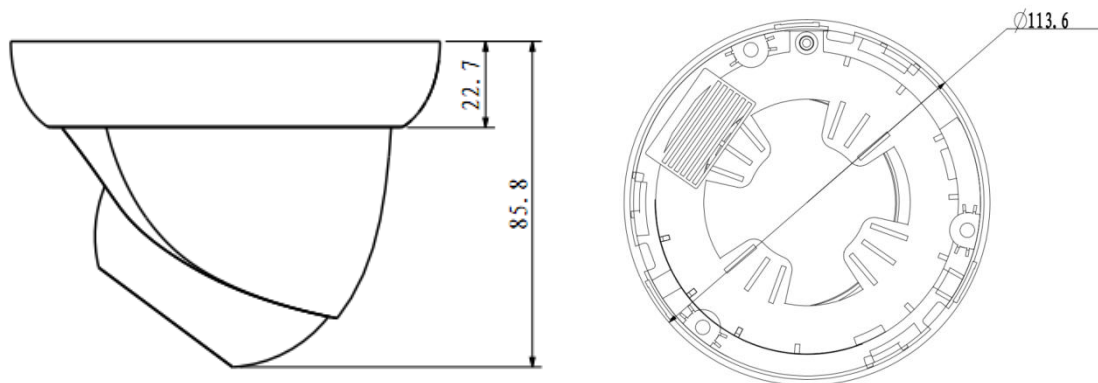

DH-IPC-HDW4300S

Max. User Access	20 users
Smart Phone	iPhone, iPad, Android, Windows Phone
Auxiliary Interface	
Memory Slot	N/A
RS485	N/A
Alarm	N/A
PIR Sensor Range	N/A
General	
Power Supply	DC12V, PoE (802.3af)
Power Consumption	<5W
Working Environment	-20°C~+60°C, Less than 95% RH
Ingress Protection	IP66
Vandal Resistance	N/A
Dimensions	Φ114mm×86mm
Weight	0.4kg

Dimensions (mm)

Dahua Technology Co., Ltd.

1187BinAn Road, Binjiang District, Hangzhou, China

Tel: +86-571-87688883

Fax: +86-571-87688815

Email:overseas@dahuatech.com

www.dahuatech.com

*Design and specifications are subject to change without notice.

© 2013Dahua Technology Co., Ltd.