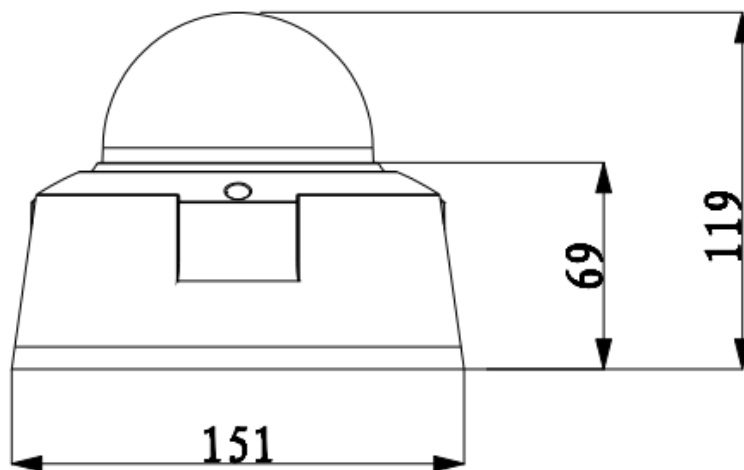

DH-IPC-HDB3301

Smart Phone	iPhone, iPad, Android, Windows Phone
Auxiliary Interface	
Memory Slot	Micro SD, Max 32GB
Alarm	1/1 channel In/Out
General	
Power Supply	DC12V/AC24V, PoE(802.3af)
Power Consumption	<10W
Working Environment	-10°C~+60°C, 10%~90%
Protection Level	IK10 & IP66
Dimensions	Φ151mm×119mm
Weight	1.25kg

Dimensions (mm)

Accessory (optional)