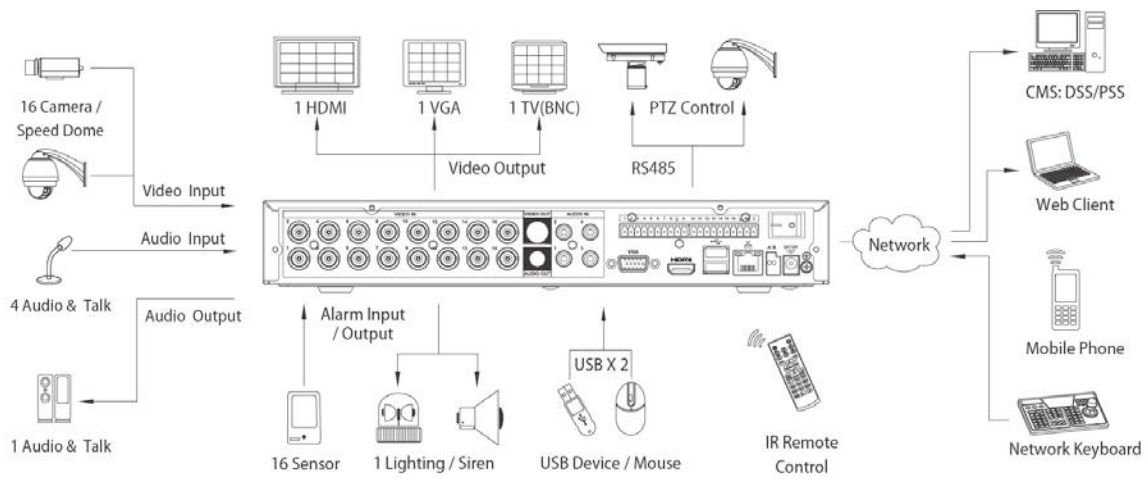

DVR5104/5108/5116/2116HE

System Connection

DVR5116/2116HE System Connection

Dahua Technology Co., Ltd.

1187 BinAn Road, Binjiang District, Hangzhou, China

Tel: +86-571-87688883

Fax: +86-571-87688815

Email: overseas@dahuatech.com

www.dahuasecurity.com

*Design and specifications are subject to change without notice.

© 2013 Dahua Technology Co., Ltd.