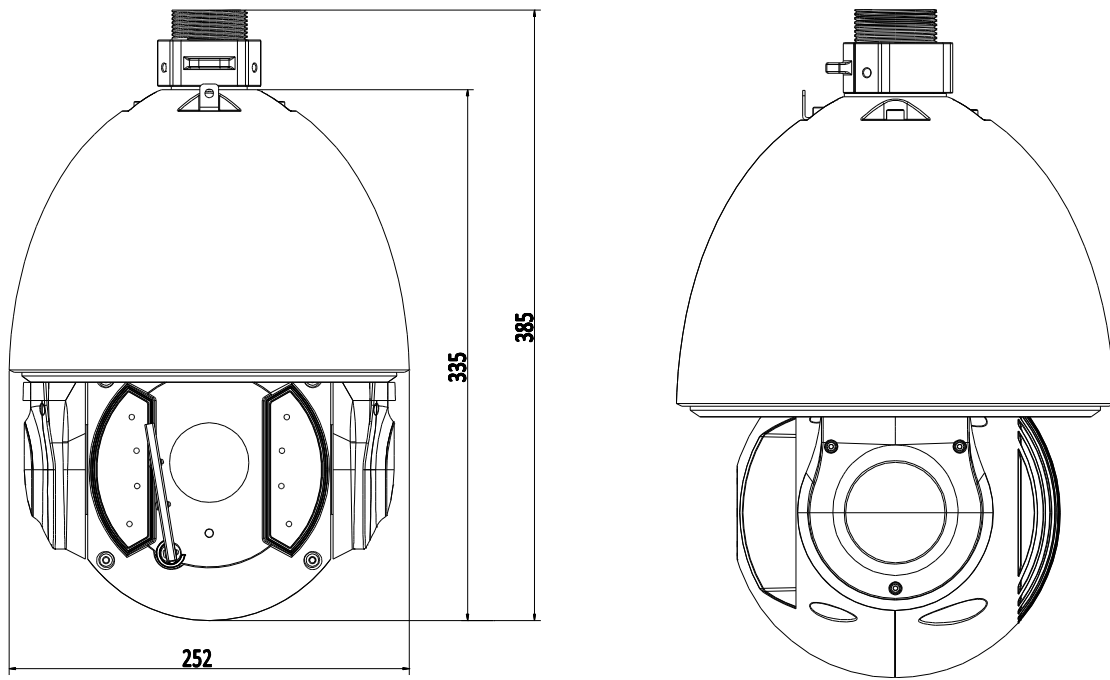

DH-SD6AW220/230-HN

Dimensions (mm)

Accessories

DH-69FB	DH-PFA111	Power Supply