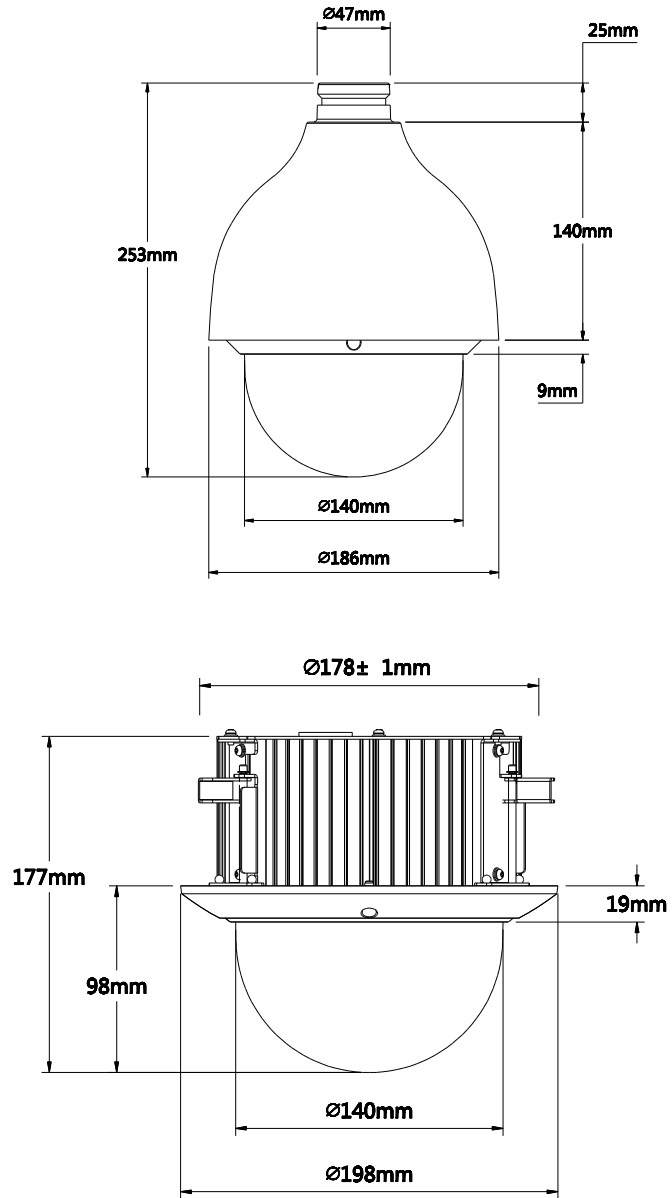

## Technical Specifications

Model	DH-SD50220S-HN DH-SD52C220S-HN	DH-SD50230S-HN DH-SD52C230S-HN
<b>Camera</b>		
Image Sensor	1/2.8" Exmor CMOS	
Effective Pixels	1920(H) x 1080(V), 2Megapixels	
Scanning System	Progressive	
Electronic Shutter Speed	1/3 ~ 1/30,000s	
Min. Illumination	Color: 0.05Lux@F1.6; B/W: 0.005Lux@F1.6	
S/N Ratio	More than 55dB	
<b>Camera Features</b>		
Day/Night	Auto(ICR) / Color / B/W	
Backlight Compensation	BLC / HLC / DWDR (Digital WDR)	
White Balance	Auto, ATW, Indoor, Outdoor, Manual	
Gain Control	Auto / Manual	
Noise Reduction	Ultra DNR (2D/3D)	
Privacy Masking	Up to 24 areas	
Digital Zoom	16x	
<b>Lens</b>		
Focal Length	5.5mm ~ 110.0mm (20x Optical zoom)	4.3mm~129mm (30x Optical zoom)
Max Aperture	F1.6 ~ F3.5	F1.6~ F5.0
Focus Control	Auto / Manual	
Angle of View	H: 51° ~ 2.60°	H: 65.1° ~ 2.34°
Close Focus Distance	100mm~1000mm	
<b>PTZ</b>		
Pan/Tilt Range	Pan: 0° ~ 360° endless; Tilt: 0° ~ 90°, auto flip 180°	
Manual Control Speed	Pan: 0.1° ~ 350° /s; Tilt: 0.1° ~ 250° /s	
Preset Speed	Pan: 500° /s; Tilt: 500° /s	
Preset	300(DH-SD)	
PTZ Mode	5 Pattern, 8 Tour, Auto Pan, Auto Scan	
Speed Setup	Human-oriented focal length/ speed adaptation	
Power up Action	Auto restore to previous PTZ and lens status after power failure	
Idle Motion	Activate Preset/ Pan/ Scan/ Tour/ Pattern if there is no command in the specified period	
Protocol	DH-SD(Auto recognition)	
<b>Video</b>		
Compression	H.264 / MJPEG	
Resolution	1080P(1920×1080)/ 720P(1280×720) / D1(704×576/ 704×480) /CIF (352×288/352×240)	
Frame Rate	Main Stream	1080P/ D1 (1 ~ 25/30fps), 720P(1~50/60fps)

## Dimensions (mm)