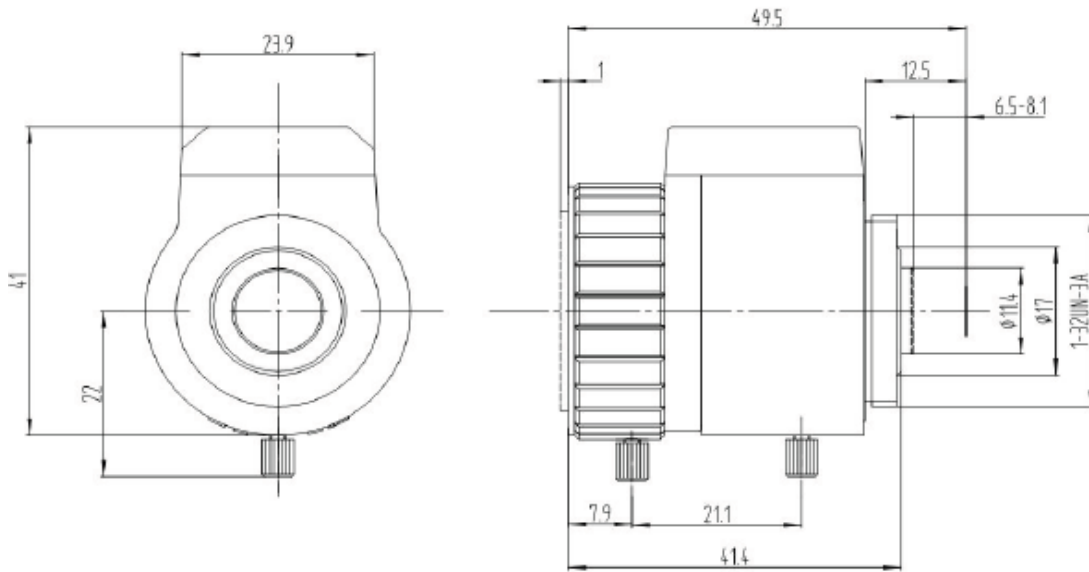

## 3 MegaPixel Lens

### Specifications

<b>Model</b>	<b>DH-PLZ1030-D</b>	
<b>Parameter</b>		
Image Format	1/2.7"	
Focal Length	2.7-12mm	
Aperture	F1.6	
Field Angle	136°(D)x109°(H)x81.6°(V)~39°(D)x31.2°(H)x23.4°(V)	
M.O.D.	0.3m	
Optical Distortion	-57~-4%	
IR Correction	Yes	
Lens Control	Focus	Manual
	Zoom	Manual
	Iris	DC-Iris
Mount	CS	
Dimension	Ø33x41.4mm	
Weight	60g	
Operating Temperature	-20°C ~ +60°C	

## Dimensions (mm)

---