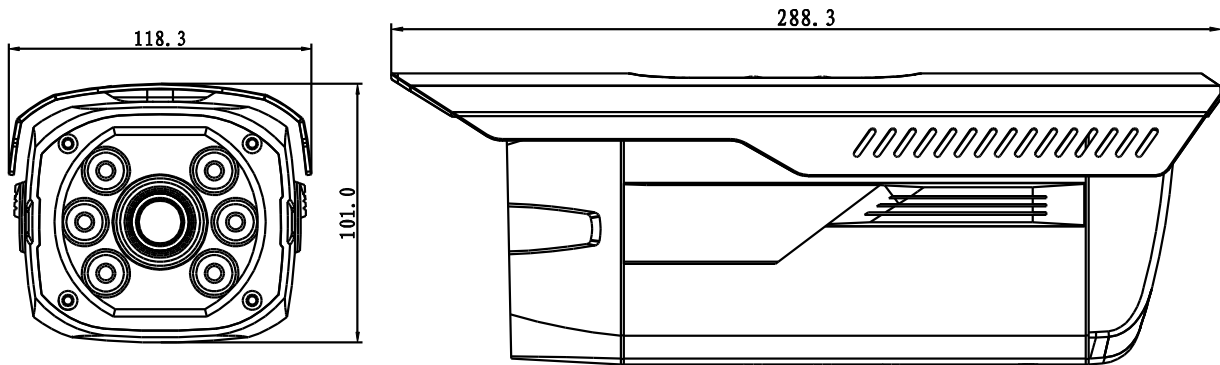

## Technical Specifications

Model	IPC-HFW5100-IRA-3312A	IPC-HFW5100-IRA-0722A
<b>Camera</b>		
Image Sensor	1/3"1.3Megapixel progressive scan CMOS	
Effective Pixels	1280(H)x960(V)	
Scanning System	Progressive	
Electronic Shutter Speed	Auto/Manual, 1/3(4)~1/10000s	
Min. Illumination	0.01Lux/F1.4 (Color), 0Lux/F1.4(IR on)	
S/N Ratio	More than 50dB	
Video Output	1 channel BNC (1.0Vp-p, 75Ω)	
<b>Camera Features</b>		
Max. IR LEDs Length	50m	100m
Day/Night	Auto(ICR)/Color/B/W	
Backlight Compensation	BLC / HLC / DWDR	
White Balance	Auto/Manual	
Gain Control	Auto/Manual	
Noise Reduction	3D	
Privacy Masking	Up to 4 areas	
<b>Lens</b>		
Focal Length	3.3~12mm	7~22mm
Max Aperture	F1.4	
Focus Control	Manual	
Angle of View	H: 75° ~32.5°	H: 37° ~13°
Lens Type	Manual/Auto Iris(DC)	
Mount Type	Board-in Type	
<b>Video</b>		
Compression	H.264/ H.264H/ MJPEG	
Resolution	1.3M(1280×960)/720P(1280×720)/D1(704×576/704×480)/CIF(352×288/352×240)	
Frame Rate	Main Stream	1.3M/720P(1 ~ 25/30fps)
	Sub Stream	D1/CIF(1 ~ 25/30fps)
Bit Rate	H.264: 32K ~ 8192Kbps	
<b>Audio</b>		
Compression	G.711a/G.711u/PCM	
Interface	1/1 channel In/Out	
<b>Network</b>		
Ethernet	RJ-45 (10/100Base-T)	
Wi-Fi	N/A	
Protocol	IPv4/IPv6, HTTP, HTTPS, SSL, TCP/IP, UDP, UPnP, ICMP, IGMP, SNMP, RTSP, RTP, SMTP, NTP, DHCP, DNS, PPPOE, DDNS, FTP, IP Filter, QoS, Bonjour, GB28181	
ONVIF	ONVIF Profile S	
Max. User Access	20users	

## DH-IPC-HFW5100-IRA

Smart Phone	iPhone, iPad, Android, Windows Phone
<b>Auxiliary Interface</b>	
Memory Slot	Micro SD, Max 64GB
RS485	N/A
Alarm	2/1 channel In/Out
PIR Sensor Range	N/A
<b>General</b>	
Power Supply	DC12V, PoE (802.3at)
Power Consumption	Max 16W
Working Environment	-30°C~+60°C, Less than 95% RH
Ingress Protection	IP66
Vandal Resistance	N/A
Dimensions	288.3mm×118.3mm×101mm
Weight	2.5kg

## Dimensions (mm)