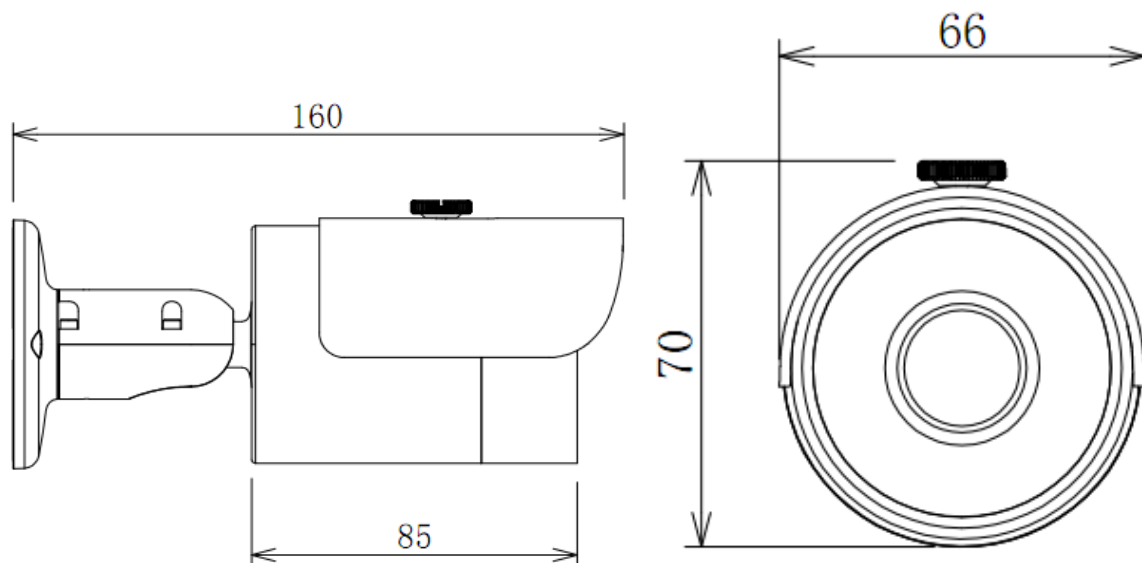

DH-IPC-HFW4100S

Smart Phone	iPhone, iPad, Android, Windows Phone
Auxiliary Interface	
Memory Slot	N/A
RS485	N/A
Alarm	N/A
PIR Sensor Range	N/A
General	
Power Supply	DC12V, PoE (802.3af)
Power Consumption	Max 5W
Working Environment	-20°C~+60°C, Less than 95% RH
Ingress Protection	IP66
Vandal Resistance	N/A
Dimensions	70mm×66mm×160mm
Weight	0.5kg

Dimensions (mm)