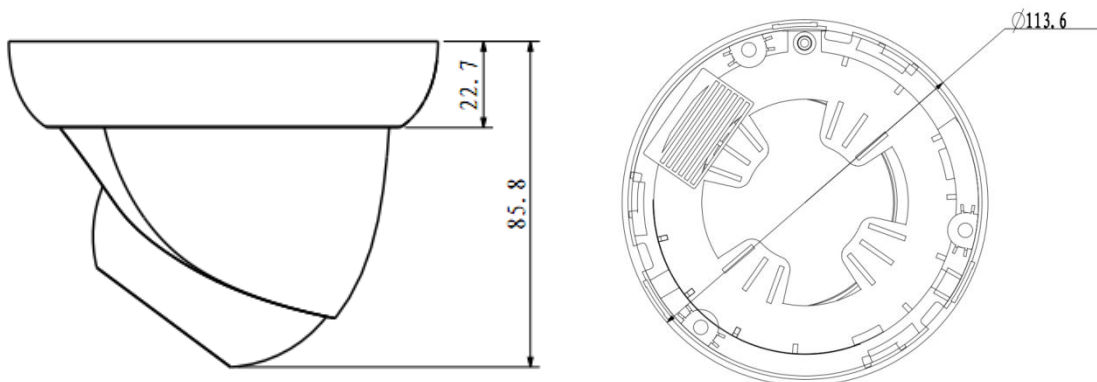

DH-IPC-HDW4300S

Smart Phone	iPhone, iPad, Android, Windows Phone
Auxiliary Interface	
Memory Slot	N/A
RS485	N/A
Alarm	N/A
PIR Sensor Range	N/A
General	
Power Supply	DC12V, PoE (802.3af)
Power Consumption	Max 4W
Working Environment	-20°C~+60°C, Less than 95% RH
Ingress Protection	IP66
Vandal Resistance	N/A
Dimensions	Φ114mm×86mm
Weight	0.29kg

Dimensions (mm)