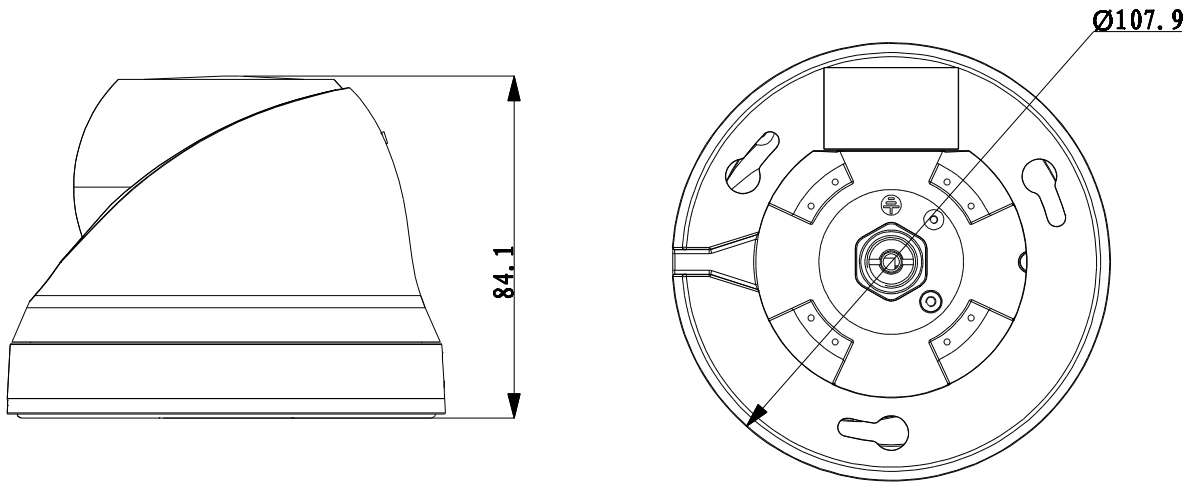

DH-IPC-HDW4100C

Dimensions (mm)