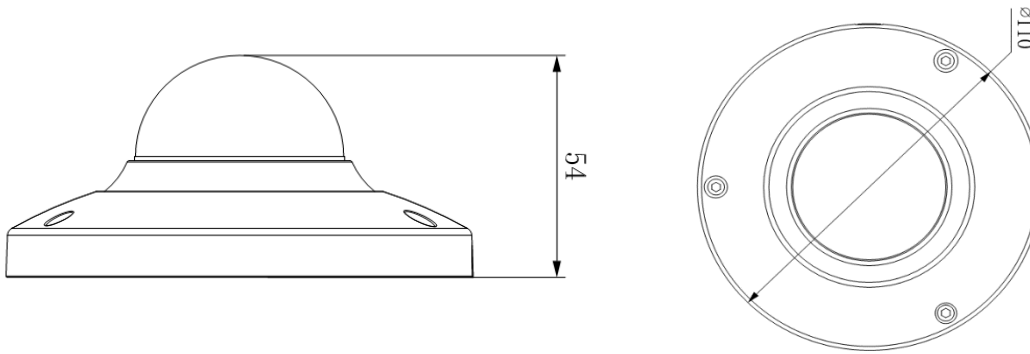

DH-IPC-HDB4300C-M

Dimensions (mm)

Accessories (optional)

PFB200W	PFA131	PFA123

Dahua Technology Co., Ltd.

1199 BinAn Road, Binjiang District, Hangzhou, China

Tel: +86-571-87688883

Fax: +86-571-87688815

Email: overseas@dahuatech.com

www.dahuatechsecurity.com

*Design and specifications are subject to change without notice.

© 2014 Dahua Technology Co., Ltd.