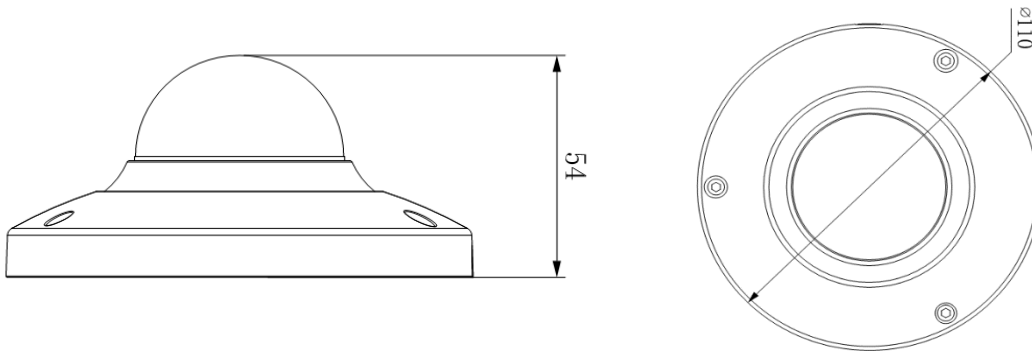

## Technical Specifications

<b>Model</b>	<b>DH-IPC-HDB4300C-(A)</b>	
<b>Camera</b>		
Image Sensor	1/3" 3Megapixel progressive scan CMOS	
Effective Pixels	2052(H)x1536(V)	
Scanning System	Progressive	
Electronic Shutter Speed	Auto/Manual 1/3(4)~1/10000	
Min. Illumination	0.1lux/F1.8(color)	
S/N Ratio	More than 50db	
Video Output	N/A	
<b>Camera Features</b>		
Max. IR LEDs Length	N/A	
Day/Night	Auto(Electronic)/Color/B/W	
Backlight Compensation	Off/BLC/HLC/DWDR	
White Balance	Auto/Manual	
Gain Control	Auto/Manual	
Noise Reduction	3D	
Privacy Masking	Up to 4 areas	
<b>Lens</b>		
Focal Length	3.6mm (2.8mm,6mm optional)	
Max Aperture	F1.8(F2.0/F1.6)	
Focus Control	Manual	
Angle of View	H:72.5°(90°/44°)	
Lens Type	Fixed lens	
Mount Type	Board-in Type	
<b>Video</b>		
Compression	H.264/ MJPEG	
Resolution	3.0M(2048×1536)/1080P(1920×1080) / 720P(1280×720) / D1(704×576/704×480) / CIF(352×288/352×240)	
Frame Rate	Main Stream	3M(1~20fps)/1080P/720P(1 ~ 25/30fps)
	Sub Stream	D1/CIF(1 ~ 25/30fps)
Bit Rate	H.264: 32K ~ 8192Kbps	
<b>Audio</b>		
Compression	G.711a/G.711u/PCM(-A)	
Interface	Built-in Mic(-A)	
<b>Network</b>		
Ethernet	RJ-45 (10/100Base-T)	
Wi-Fi	N/A	
Protocol	IPv4/IPv6, HTTP, HTTPS, SSL, TCP/IP, UDP, UPnP, ICMP, IGMP, SNMP, RTSP, RTP, SMTP, NTP, DHCP, DNS, PPPOE, DDNS, FTP, IP Filter, QoS, Bonjour	
ONVIF	ONVIF Profile S	
Max. User Access	20 users	

## DH-IPC-HDB4300C

Smart Phone	iPhone, iPad, Android, Windows Phone
<b>Auxiliary Interface</b>	
Memory Slot	Micro SD, Max 64GB
RS485	N/A
Alarm	N/A
PIR Sensor Range	N/A
<b>General</b>	
Power Supply	DC12V, PoE(802.3af)
Power Consumption	Max 3W
Working Environment	-20°C~+60°C, Less than 95% RH
Ingress Protection	IP66
Vandal Resistance	IK10
Dimensions	Φ110mm×54mm
Weight	0.25kg

## Dimensions (mm)